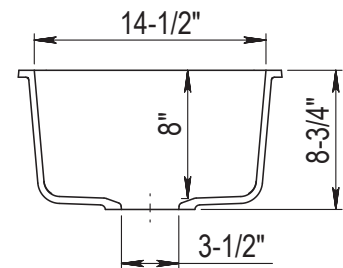

OVERALL
16½" x 18"

BOWL
DEPTH
8"

DRAIN
DIAMETER
3-½"

JOB INFORMATION

Job Name: _____

Contact: _____

Date Specified: _____

Specifier: _____