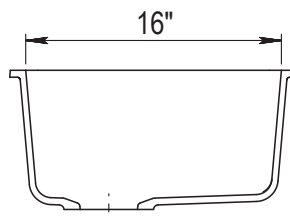

Undermount clips sold separately.
DXF cutout templates are available online.

AVAILABLE COLORS

Shown in Concrete

DIMENSIONS

Specifications and dimensions are not guaranteed and are subject to change without notice.

OVERALL
16½" x 18"

BOWL
DEPTH
8"

DRAIN
DIAMETER
3-½"

JOB INFORMATION

Job Name: _____

Contact: _____

Date Specified: _____

Specifier: _____