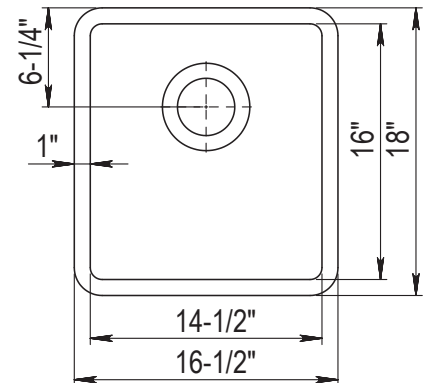

Undermount clips sold separately.
DXF cutout templates are available online.

AVAILABLE COLORS

Shown in Concrete

DIMENSIONS

Specifications and dimensions are not guaranteed and are subject to change without notice.

OVERALL
16½" x 18"

BOWL
DEPTH
8"

DRAIN
DIAMETER
3-½"

JOB INFORMATION

Job Name: _____

Contact: _____

Date Specified: _____

Specifier: _____