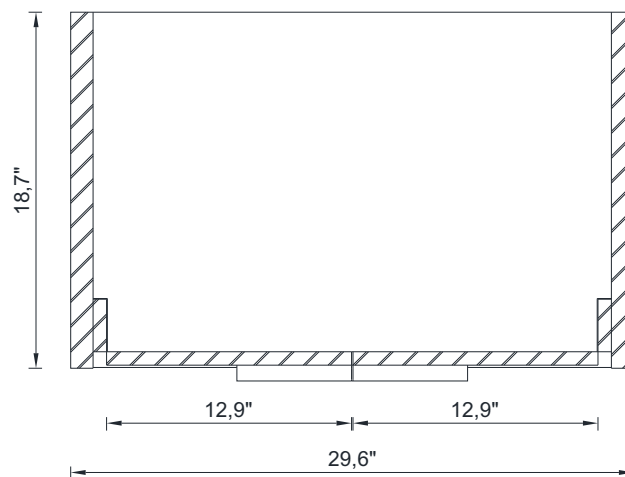

SORTINO COLLECTION

Vanity With Top

AB-MD630

SORTINO COLLECTION

A - A SECTION

Vanity With Top

AB-MD630

SORTINO COLLECTION

B - B SECTION

Vanity Without Top

AB-MD630

SORTINO COLLECTION

TOP VIEW

Vanity With Top

AB-MD630