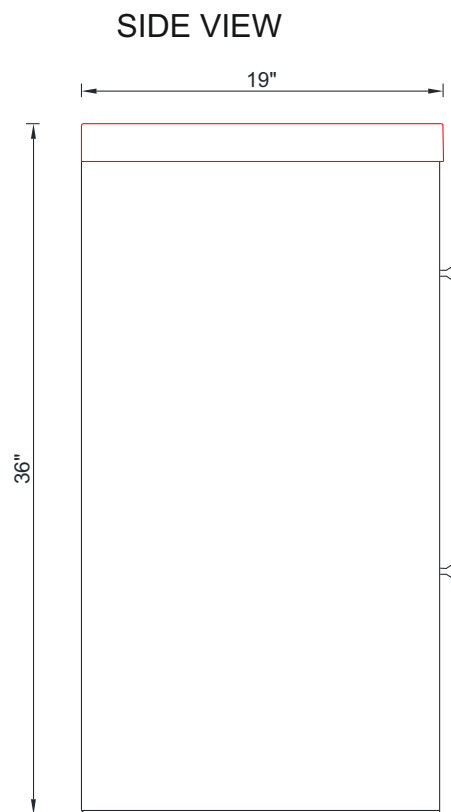

SORTINO COLLECTION

Vanity With Top

AB-MD630

SORTINO COLLECTION

A - A SECTION

Vanity With Top

AB-MD630

SORTINO COLLECTION

B - B SECTION

Vanity Without Top

AB-MD630

SORTINO COLLECTION

TOP VIEW

Vanity With Top

AB-MD630