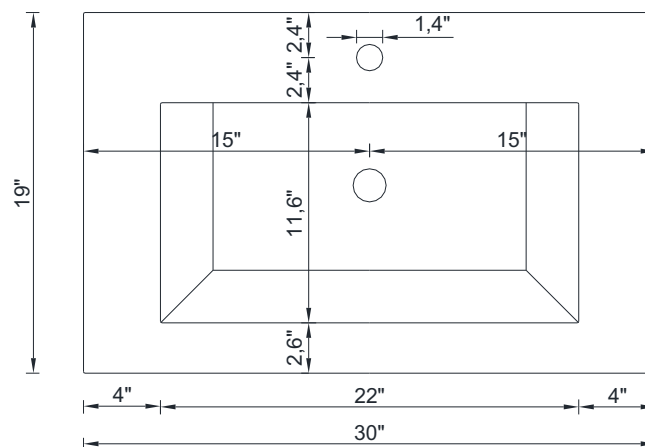

B - B SECTION

Vanity Without Top

AB-MD630

SORTINO COLLECTION

TOP VIEW

Vanity With Top

AB-MD630