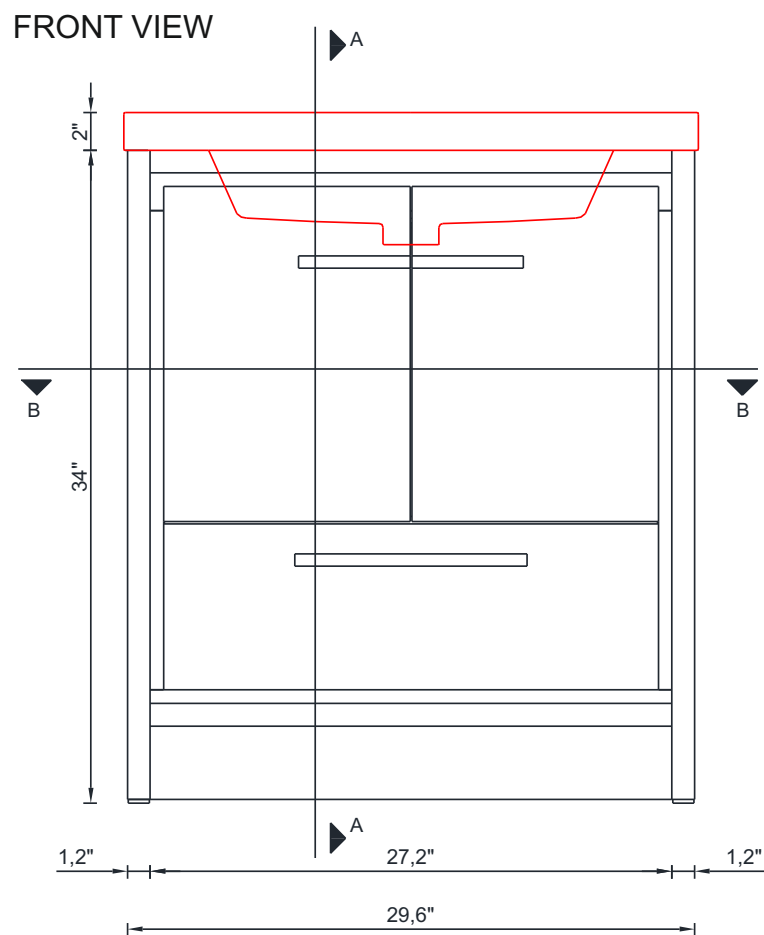

SORTINO COLLECTION

Vanity With Top

AB-MD630

SORTINO COLLECTION

A - A SECTION

Vanity With Top

AB-MD630

SORTINO COLLECTION

B - B SECTION

Vanity Without Top

AB-MD630

SORTINO COLLECTION

TOP VIEW

Vanity With Top

AB-MD630