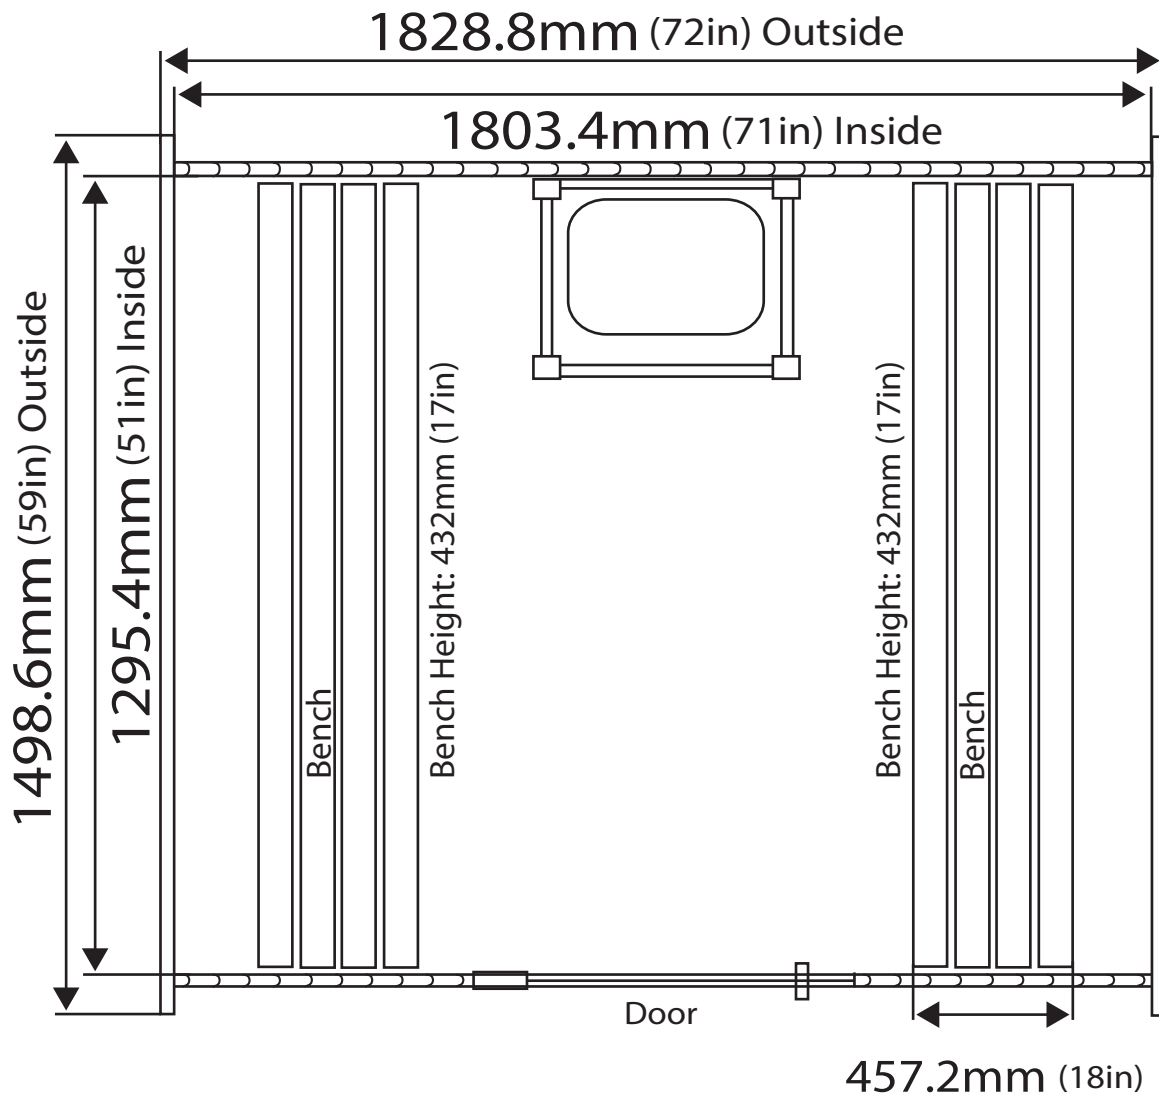

# Watoga

6X5 Barrel Sauna 4 Person

Sauna Interior Height: 1829mm (72in)

Sauna Exterior Height: 1956mm (77in)

\*All dimensions are approximate