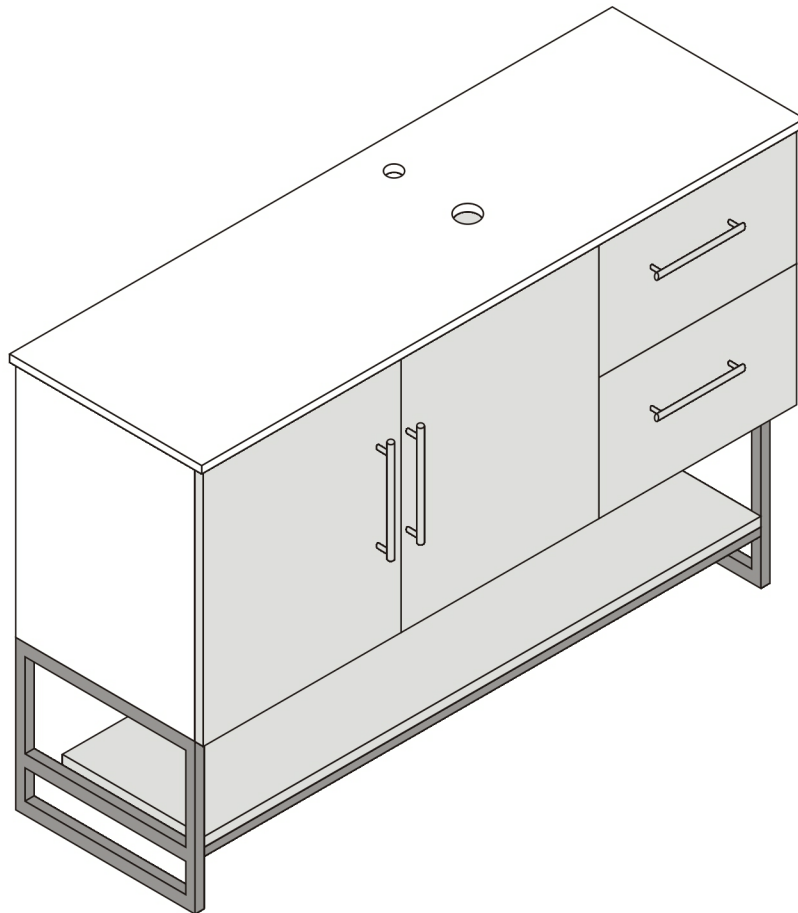

Bathroom cabinet

2 Persons

L1158*W488*H836MM

Installation Instructions

Notes: Don't tighten screws completely at first, just in case parts were assembled wrongly and need disassemble. Tighten screws at last when all parts are put together.

X2

Disassembly and installation of accessories

A 42PCS  15*10mm	B 42PCS  6*28mm	C 52PCS  3.5*14mm	D 20PCS  3.5*35mm	E 8PCS  4*18	F 4PCS  6mm	G 16PCS  6*15mm	H 4PCS  128 handles	
I 2PCS  Three-section Rail	J 2PCS  Straight bend	L 2PCS  Mid bend						

Back

2PCS

14

Back

Front

1PC

15

Back