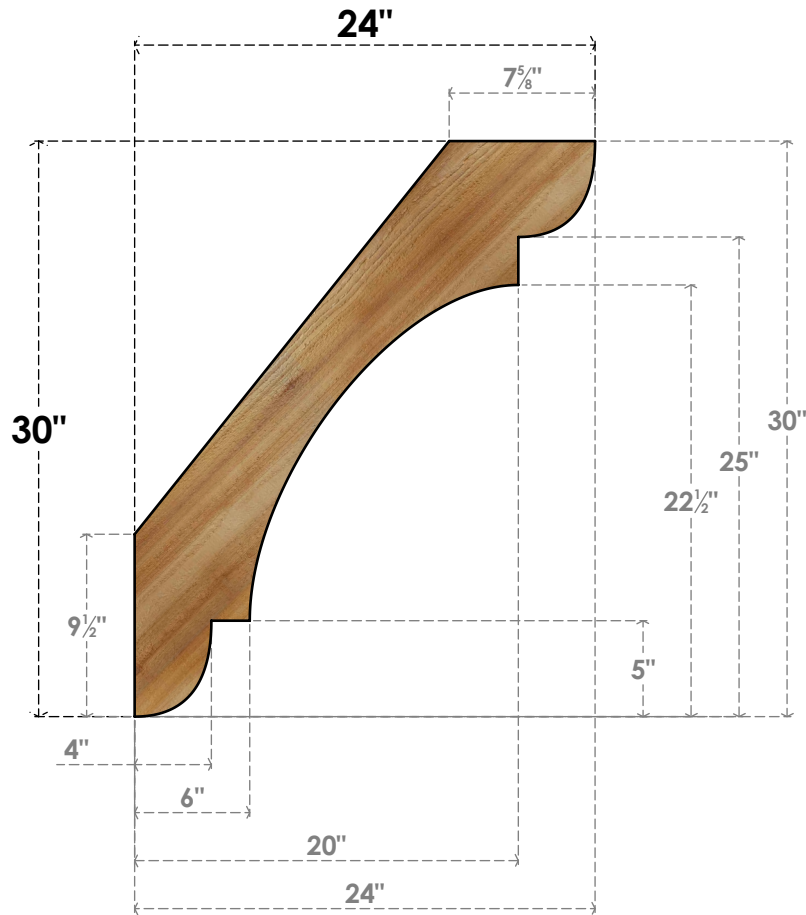

BRC06X24X30OLY00RWR

6"W X 24"D X 30"H OLYMPIC ROUGH SAWN BRACE, WESTERN RED CEDAR

SIDE

FRONT

EKENA MILLWORK
 2300 WEST MAIN ST.
 CLARKSVILLE, TX 75426
 TOLL FREE: 866-607-0453
 WWW.EKENAMILLWORK.COM

NOTES

1. INSTALLATION TO BE COMPLETED IN ACCORDANCE WITH MANUFACTURER'S SPECIFICATIONS.
2. DRAWING MAY NOT BE TO SCALE
3. THIS DRAWING IS INTENDED FOR DESIGN AND PLANNING PURPOSES ONLY.
4. ALL INFORMATION CONTAINED HEREIN WAS CURRENT AT THE TIME OF DEVELOPMENT BUT MUST BE REVIEWED AND APPROVED BY THE PRODUCT MANUFACTURER TO BE CONSIDERED ACCURATE.
5. PRODUCTS ARE NOT KILN DRIED. THIS ITEM IS UNIQUE AND WILL CONTAIN THE NATURAL VARIATIONS THAT THE WOOD SPECIES OFFERS. THIS MAY RESULT IN VARIATIONS UP TO 1/4"