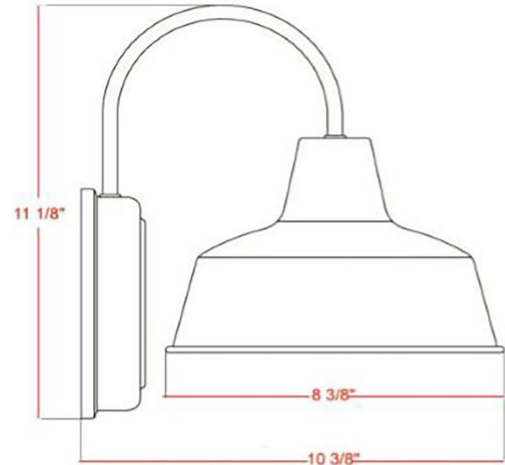

I Light Outdoor Wall Light 8"

OUTDOOR LIGHTING

White

SPECIFICATIONS

MOUNTING:	Wall Mount	LED BRIGHTNESS (LUMENS):	N/A
SLOPED CEILING ADAPTABLE:	N/A	LED COLOR CORRELATED TEMPERATURE (CCT):	N/A
LAMP TYPE 1:	1 lamp 60W Incandescent A19 Medium base bulb	LED COLOR RENDERING INDEX (CRI):	N/A
BULB INCLUDED:	No	LED EFFICACY:	N/A
WATTS PER BULB:	60W	LED AVERAGE RATED LIFE:	N/A
TOTAL WATTAGE:	60W	ENERGY EFFICIENT:	No
DIMMABLE:	Yes	LIGHTING AMPS:	0.5
MATERIAL CONSTRUCTION:	Steel	VOLTAGE:	120V
ASSEMBLED DIMENSIONS:	8.38" L x 11" H x 10.5" D		
WEIGHT:	1.45 lbs.		
BACKPLATE DIMENSIONS:	6.13" H x 6.13" W		
CANOPY CEILING DIMENSIONS:	N/A		
GLASS/SHADE DIMENSIONS:	5.5" H x 8.25" L x 8.25" D		
GLASS/SHADE MATERIAL:	Metal		
GLASS/SHADE TYPE:	N/A		
GLASS/SHADE COLOR:	White		