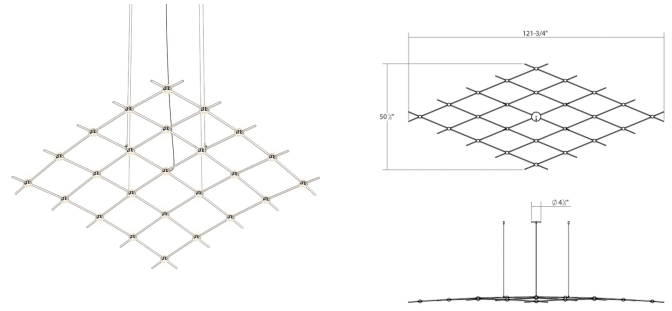

Project:

Constellation Aquarius Medius Spec Sheet

SKU: 21Q13-RC5512 Learn more at:
<https://sonnemanlight.com/constellation-aquarius>

Description: Aquarius is "The Great One;" it is a broad constellation of uniform brightness across a vast space of sky. Expansive, covering a large range of space, Aquarius is the latest innovative design configuration of our Constellation architectural lighting system. Available in sizes: Minor, Medius, and Major.

Type #:

Dimensions

Height:	1.5"
Width:	121.75"
Length:	50.5"
Canopy/Backplate/Base:	4.5"
Hanging Details:	10' Adjustable Cord/Cable
Size:	Medius
Canopy/Backplate/Base Height:	0.5

Electrical Specs

Bulb(s) Included?:	Yes
Bulb 1 Type:	Integral LED
Bulb Quantity:	1
Input Voltage:	100-277VAC
Wattage:	50
Initial Lumens:	6190
Delivered Lumens:	4330
Color Temperature:	3000K
CRI:	90
Power Supply Type:	Driver
Power Supply Quantity:	1
Power Supply Location:	Remote
Dimming Type:	TRIAC & ELV @120V / 0-10V
Bulb Max Wattage:	50

Installation

Installation:	Licensed electrician required, multi-step installation
Sloped Ceiling Compatible?:	Adapter Available

Shade

Lens Type:	Clear Faceted Acrylic Lens
Shade 1 Material:	Acrylic

Available Finishes