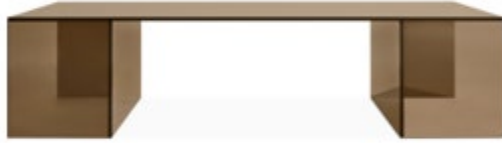

Outline Coffee Table

BRONZE

OU1-COFTBL-BZ

BRONZE

\$1,695

Product Details

- Bronze glass
- Rubber glides on bottom of base to protect surfaces
- Maximum weight capacity: 200 pounds
- BIFMA rated
- Ships fully assembled