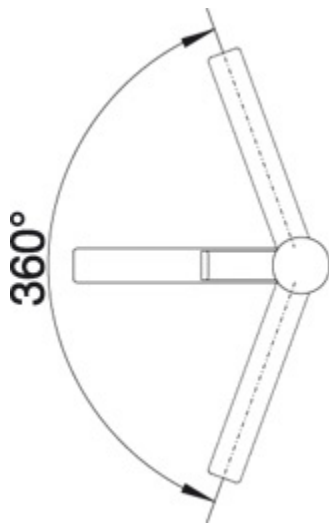

Details

Side View

Swivelling

Scope of supply

- Single-lever mixer tap
- Spout can be swivelled by 360°
- Ø 35 mm tap hole required
- with ceramic disk cartridge
- Flexible connector pipes, 450 mm long and 3/8" nut for particularly easy and safe installation
- Patented jet regulator for markedly reduced scaling
- Stabilisation plate to increase the stability of the tap when fitted in stainless steel sinks
- LGA approved
- DVGW approved

Please note:

High pressure supply only - Min. 0.5 bar pressure (approx 5 metre head) preferred 1.0 - 1.5 bar

Height: 172

Reach: 181

Base: 50

Tap hole: \varnothing 35

BLANCO UK Limited

Tel: 01923 635200