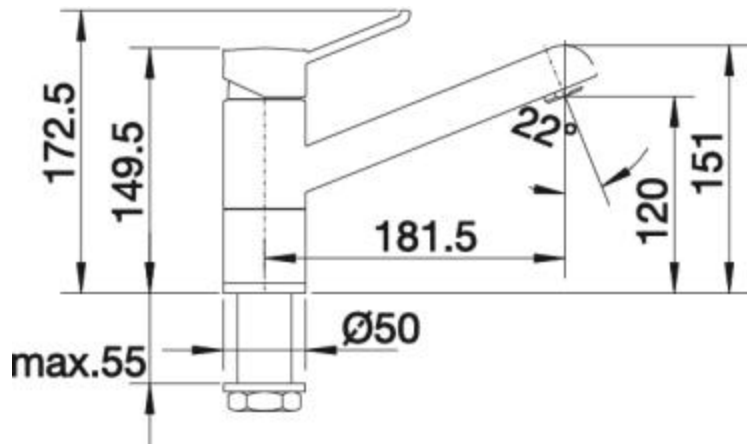

Details

Side View

Swivelling

Scope of supply

- Single-lever mixer tap
- Spout can be swivelled by 360°
- Ø 35 mm tap hole required
- with ceramic disk cartridge
- Flexible connector pipes, 450 mm long and 3/8" nut for particularly easy and safe installation
- Patented jet regulator for markedly reduced scaling
- Stabilisation plate to increase the stability of the tap when fitted in stainless steel sinks
- LGA approved
- DVGW approved

Please note:

High pressure supply only - Min. 0.5 bar pressure (approx 5 metre head) preferred 1.0 - 1.5 bar

Height: 172

Reach: 181

Base: 50

Tap hole: \varnothing 35

BLANCO UK Limited

Tel: 01923 635200