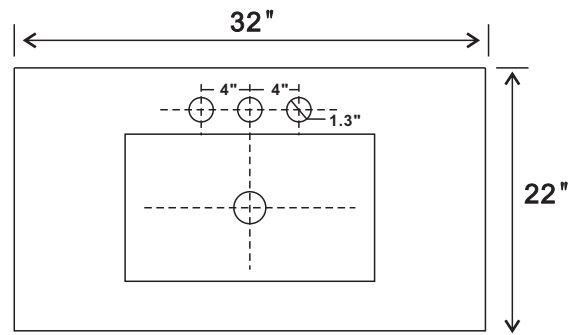

BELLATERRA HOME

Model: 7615 (Counter top sold separately)

Top view

Front view

Back view

Side view

NOTE: SINK STYLE, SHAPE, FAUCET HOLES, CUTOUT ON TOP, VANITY MAY VARY FROM THE PICTURE ABOVE. INSTRUCTIONAL PURPOSE ONLY.