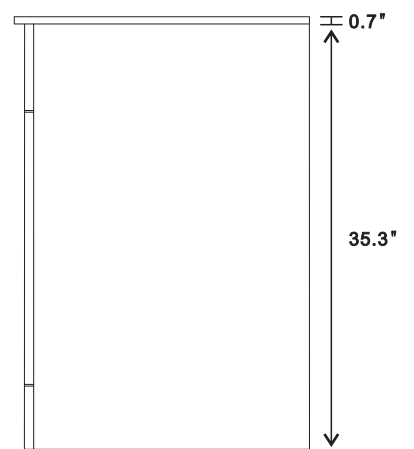

BELLATERRA HOME

Model: 7615 (Counter top sold separately)

Top view

Front view

Back view

Side view

NOTE: SINK STYLE, SHAPE, FAUCET HOLES, CUTOUT ON TOP, VANITY MAY VARY FROM THE PICTURE ABOVE. INSTRUCTIONAL PURPOSE ONLY.