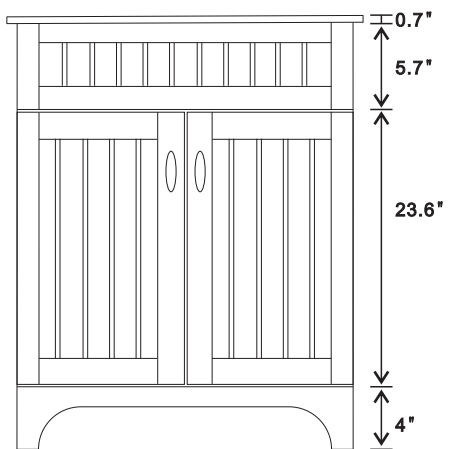

BELLATERRA HOME

Model: 7615 (Counter top sold separately)

Top view

Front view

Back view

Side view

NOTE: SINK STYLE, SHAPE, FAUCET HOLES, CUTOUT ON TOP, VANITY MAY VARY FROM THE PICTURE ABOVE. INSTRUCTIONAL PURPOSE ONLY.