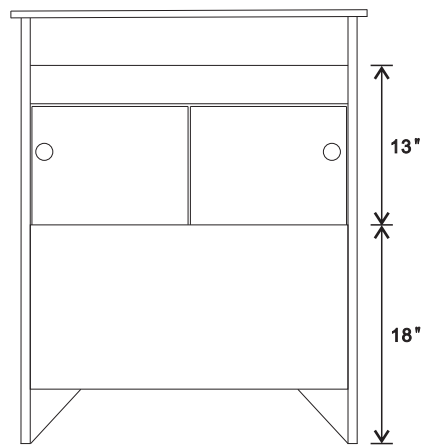

BELLATERRA HOME

Model: 7615 (Counter top sold separately)

Top view

Front view

Back view

Side view

NOTE: SINK STYLE, SHAPE, FAUCET HOLES, CUTOUT ON TOP, VANITY MAY VARY FROM THE PICTURE ABOVE. INSTRUCTIONAL PURPOSE ONLY.