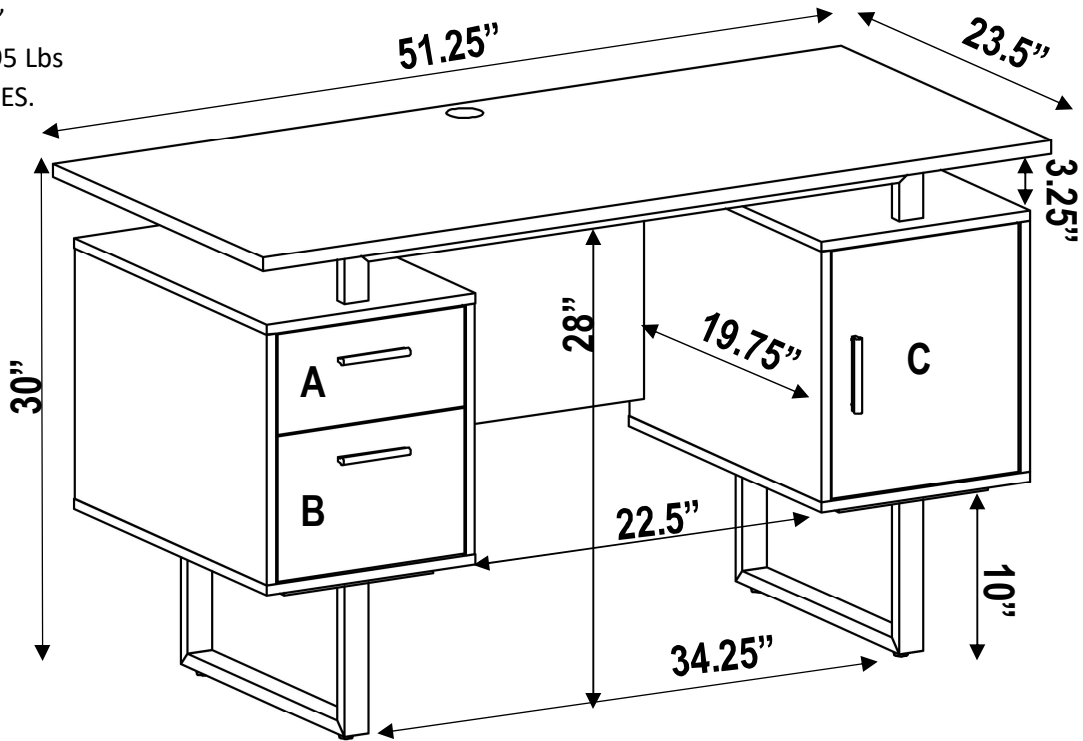

# PRODUCT DIMENSIONS

## GENERAL DIMENSIONS:

WIDTH: 51.25"  
DEPTH: 23.25"  
HEIGHT: 29.75"  
NET WEIGHT: 95 Lbs  
SHIPS IN 2 BOXES.

## INTERNAL DIMENSIONS:

Drawer A: 10"W x 13.25"D x 5"H.  
Drawer B: 10"W x 13.25"D x 6.5"H.  
Storage C: 12"W x 20.25"D x 14.5"H.

## MAXIMUM WEIGHT CAPACITIES

(DO NOT EXCEED THESE LIMITS)