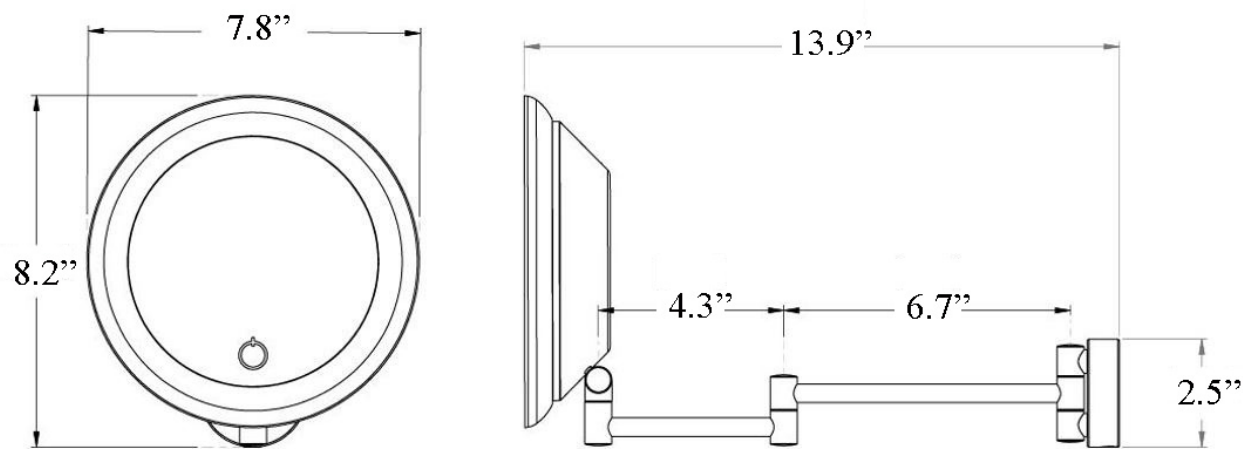

Beauty 200T

Features

- Magnifying Makeup Mirror
- Magnification: 5X - Free of Distortion
- Finish: Polished Chrome
- With LED Light
- Wattage: 3W
- Power: 3 x AA batteries
- Rated Life of LED Lights: 20,000 Hours
- With Touch Dimmer - Continuously Adjustable Light Range: Cool to Warm 2800K-6000K
- Brightness: 310 Lux
- Auto-Off After 10 Minutes
- Double Arm, Extendable, Swiveling

SKU# | Options:

- Beauty 200T | Polished Chrome

Finishes:

* WS Bath Collections reserves the right to revise dimensions or information on this sheet without notice

Collection |
Beauty

Model |
Beauty 200T

Dimensions Metric

1 inch = 2.54 cm

1 inch = 25.4 mm

WS[®]
BATH
COLLECTIONS

1051 Lea Drive - Collegeville, PA 19426
Tel. 215 513 9400 - Fax 610 831 0215

www.ws bathcollections.com - info@ws bathcollectins.com

Collection
Beauty

Model |
Beauty 200T

Dimensions Metric
1 inch = 2.54 cm
1 inch = 25.4 mm

WS[®]
BATH
COLLECTIONS

1051 Lea Drive - Collegeville, PA 19426
Tel. 215 513 9400 - Fax 610 831 0215
www.ws bathcollections.com - info@ws bathcollections.com