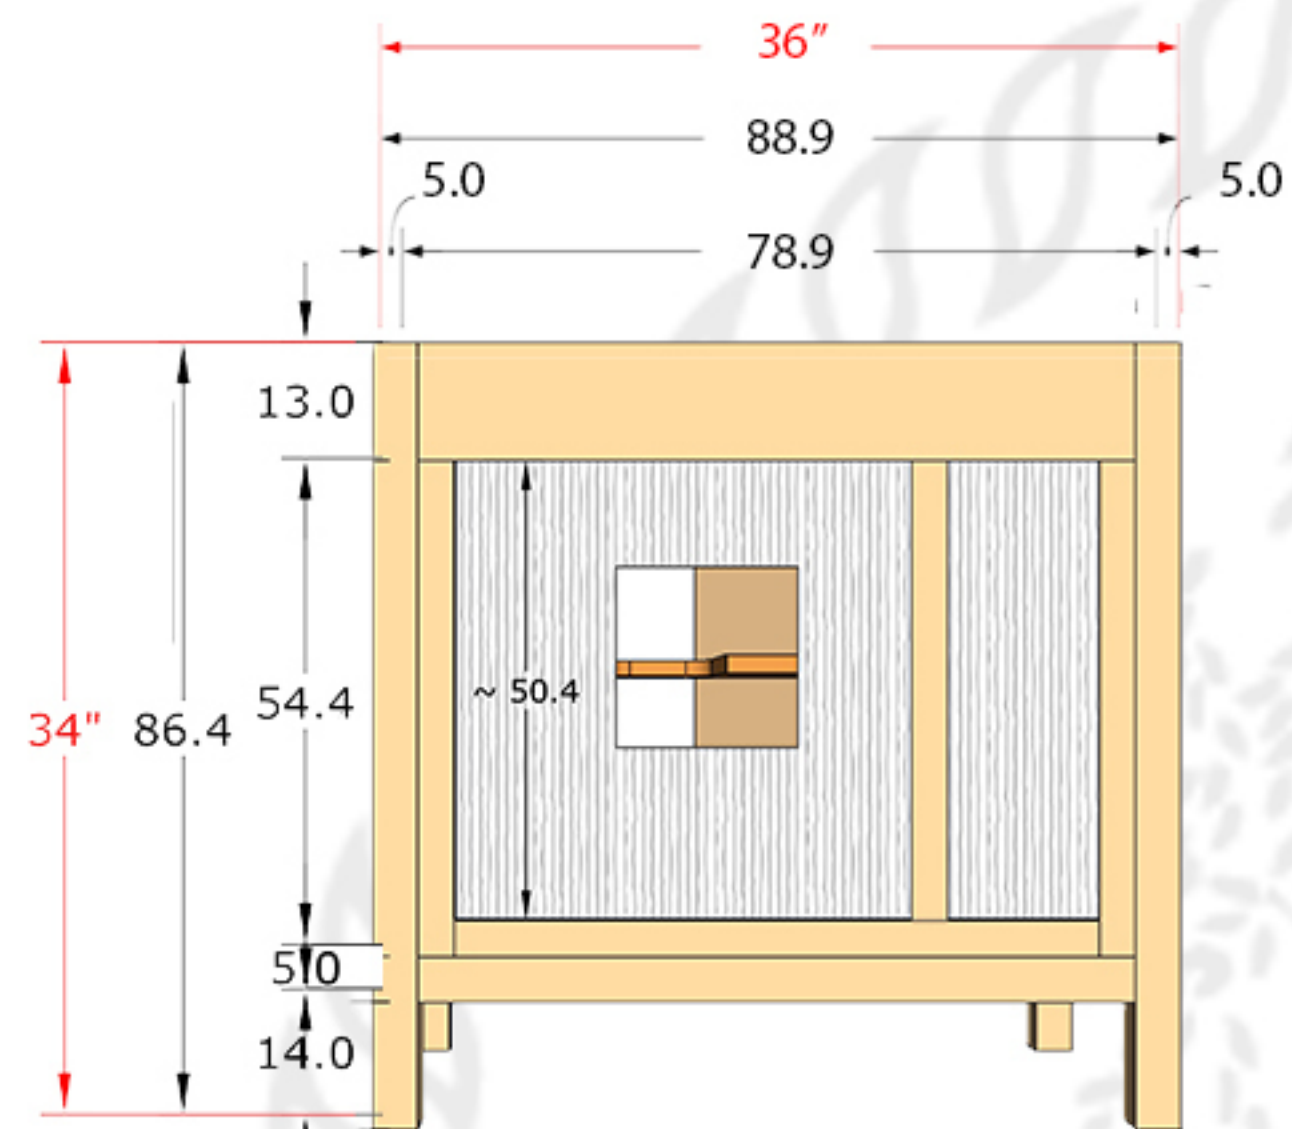

WILLOW COLLECTIONS ELIZABETH 36 IN CENTER SINK BATHROOM VANITY

Countertop