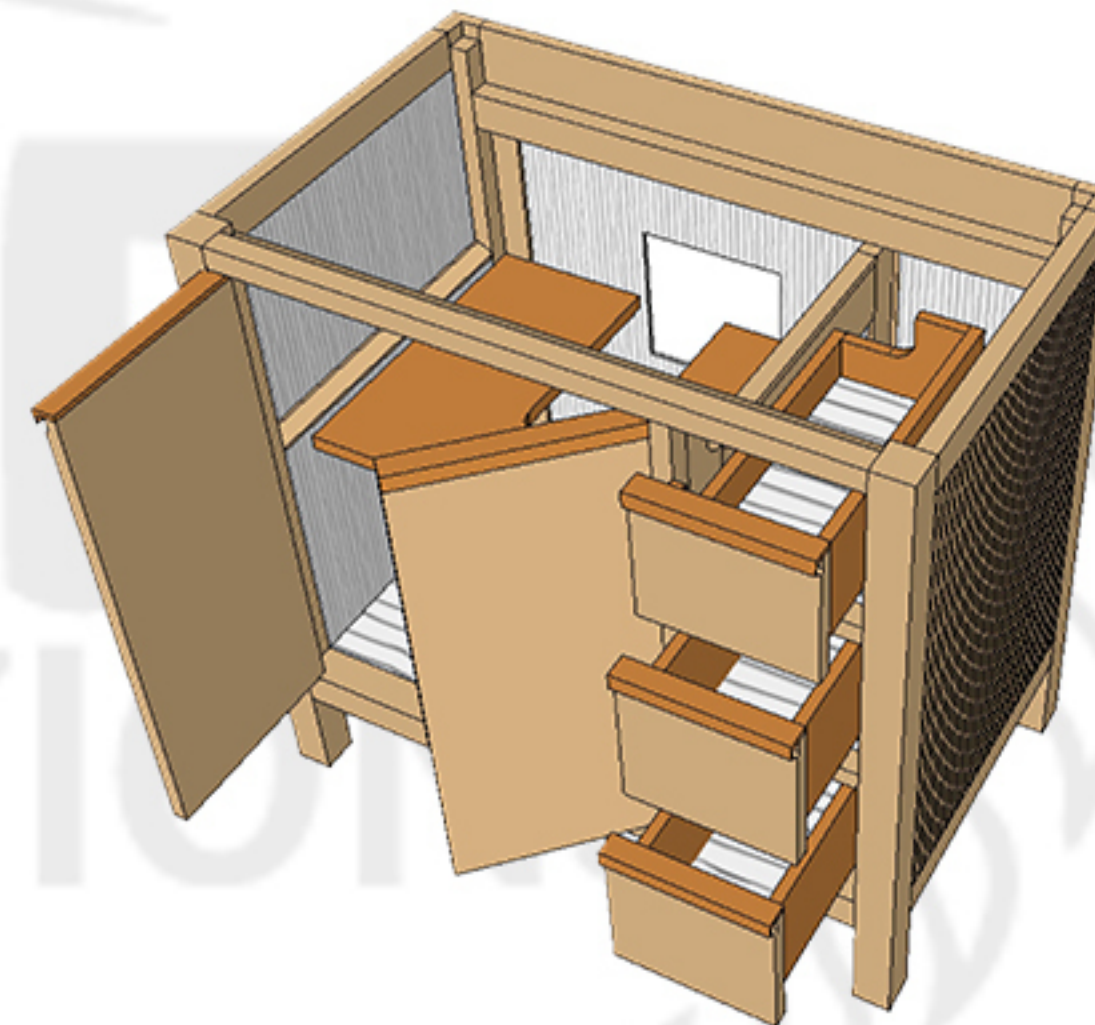

WILLOW COLLECTIONS ELIZABETH 36 IN CENTER SINK BATHROOM VANITY

Countertop