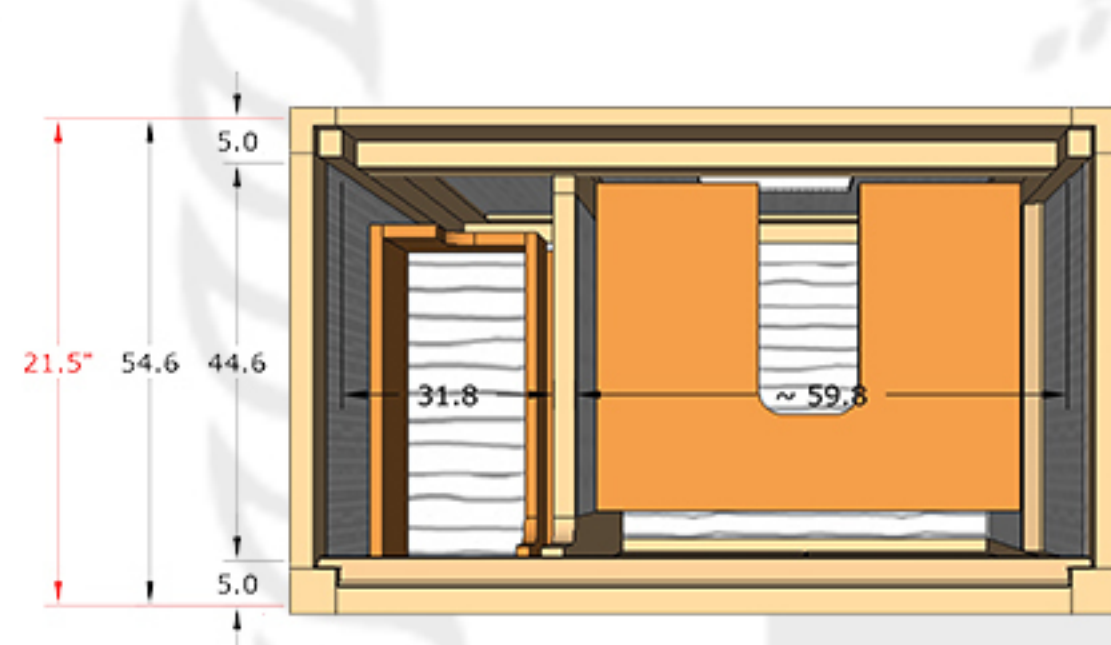

WILLOW COLLECTIONS ELIZABETH 36 IN CENTER SINK BATHROOM VANITY

Countertop