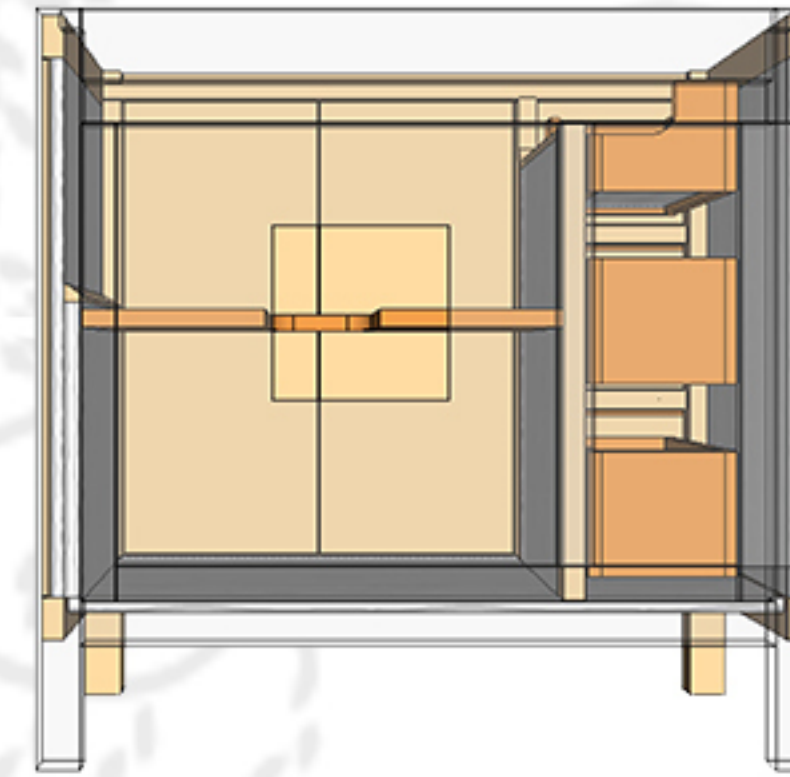

WILLOW COLLECTIONS ELIZABETH 36 IN CENTER SINK BATHROOM VANITY

Countertop