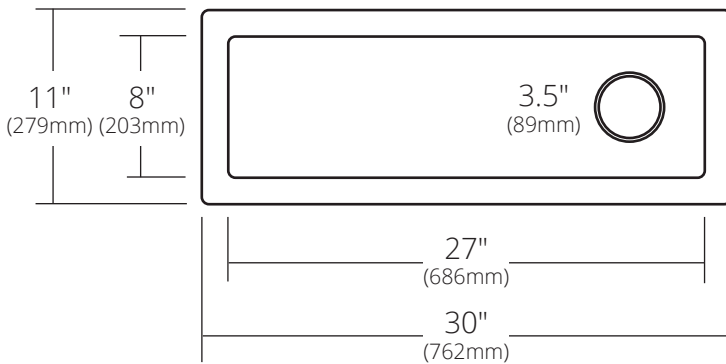

SPECIFICATIONS

RIO CHICO

TOP VIEW

SIDE VIEW

CPS210 Antique
CPS510 Brushed Nickel

PRODUCT DETAILS

- 30" x 11" x 5.5" OD (762mm x 279mm x 140mm)
- 27" x 8" x 5" ID (686mm x 203mm x 127mm)
- Basin Depth: 3.5" (89mm) to 5" (127mm)
- Hand hammered 16 gauge recycled copper
- 3.5" (89mm) drain opening

INSTALLATION

- Drop-In or Undermount

COORDINATING PRODUCTS

- Drains: DR320 or DR340

STANDARDS COMPLIANCE

- UPC/cUPC compliant

IMPORTANT

Due to the handcrafted nature of this product, it will vary in finish, texture, hammering, and other details. Dimensions may vary up to 1/4" (6mm). We strongly recommend waiting for the actual product before making any installation cuts.