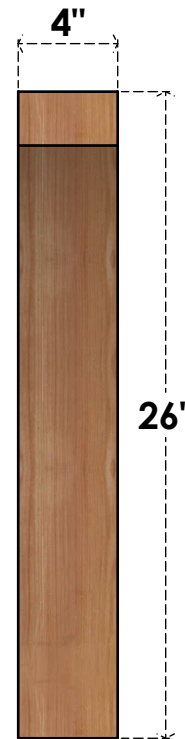

# BRC04X14X26THR00RWR

4"W X 14"D X 26"H THORTON ROUGH SAWN BRACE, WESTERN RED CEDAR

**SIDE**

**FRONT**

EKENA MILLWORK  
 2300 WEST MAIN ST.  
 CLARKSVILLE, TX 75426  
 TOLL FREE: 866-607-0453  
 WWW.EKENAMILLWORK.COM

**NOTES**

1. INSTALLATION TO BE COMPLETED IN ACCORDANCE WITH MANUFACTURER'S SPECIFICATIONS.
2. DRAWING MAY NOT BE TO SCALE
3. THIS DRAWING IS INTENDED FOR DESIGN AND PLANNING PURPOSES ONLY.
4. ALL INFORMATION CONTAINED HEREIN WAS CURRENT AT THE TIME OF DEVELOPMENT BUT MUST BE REVIEWED AND APPROVED BY THE PRODUCT MANUFACTURER TO BE CONSIDERED ACCURATE.
5. PRODUCTS ARE NOT KILN DRIED. THIS ITEM IS UNIQUE AND WILL CONTAIN THE NATURAL VARIATIONS THAT THE WOOD SPECIES OFFERS. THIS MAY RESULT IN VARIATIONS UP TO 1/4"