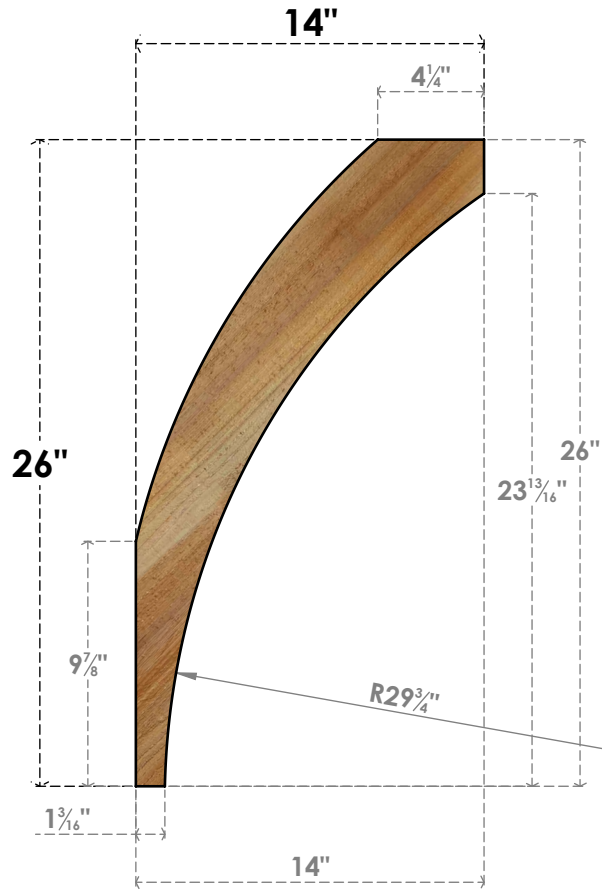

# BRC04X14X26THR00RWR

4"W X 14"D X 26"H THORTON ROUGH SAWN BRACE, WESTERN RED CEDAR

**SIDE**

**FRONT**

EKENA MILLWORK  
 2300 WEST MAIN ST.  
 CLARKSVILLE, TX 75426  
 TOLL FREE: 866-607-0453  
 WWW.EKENAMILLWORK.COM