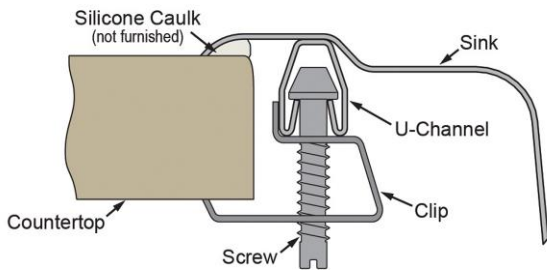

**Hole Drilling Configurations:**

**Installation Profile:**

Optional Accessories		
<a href="#">LKWBG1316SS</a>	Elkay Stainless Steel 12-1/2" x 15" x 1" Bottom Grid <a href="#">Spec Sheet (PDF)</a>	
<a href="#">CB1613</a>	Elkay Hardwood 16-3/4" x 13-1/2" x 1" Cutting Board <a href="#">Spec Sheet (PDF)</a>	
<a href="#">CB1713</a>	Elkay Hardwood 13-1/2" x 17" x 1" Cutting Board <a href="#">Spec Sheet (PDF)</a>	
<a href="#">CBS1316</a>	Elkay Hardwood 14-1/2" x 17" x 3/4" Cutting Board <a href="#">Spec Sheet (PDF)</a>	
<a href="#">LK99</a>	Elkay Deluxe 3-1/2" Drain Type 304 Stainless Steel Body Strainer Basket Rubber Seal and Tailpiece <a href="#">Spec Sheet (PDF)</a>	