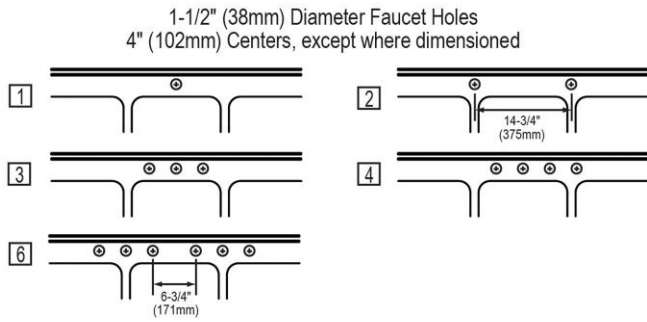

Hole Drilling Configurations: