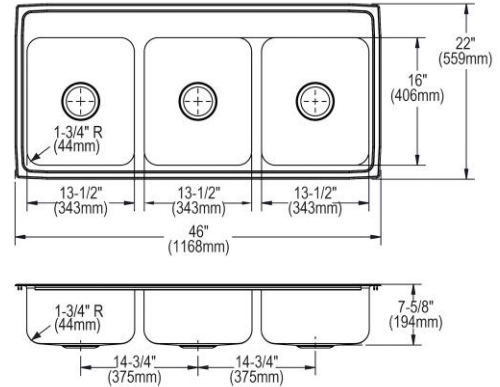

PART: _____ QTY: _____

PROJECT: _____

CONTACT: _____

DATE: _____

NOTES: _____

APPROVAL: _____

In keeping with our policy of continuing product improvement, Elkay reserves the right to change product specifications without notice. Please visit [elkay.com](#) for the most current version of Elkay product specification sheets. This specification describes an Elkay product with design, quality, and functional benefits to the user. When making a comparison of other producers' offerings, be certain these features are not overlooked.