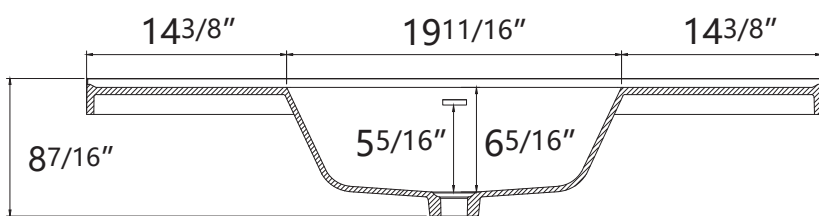

ZEAFIVE[®]

DIMENSION DETAILS

BATHROOM VANITY

✉ Email: service@bestgosupplychaininc.com

MODEL.
T-48W

PRODUCT
INSTRUCTION
VIDEO

COUNTERTOP SIZE

Top View

Front View

Side View