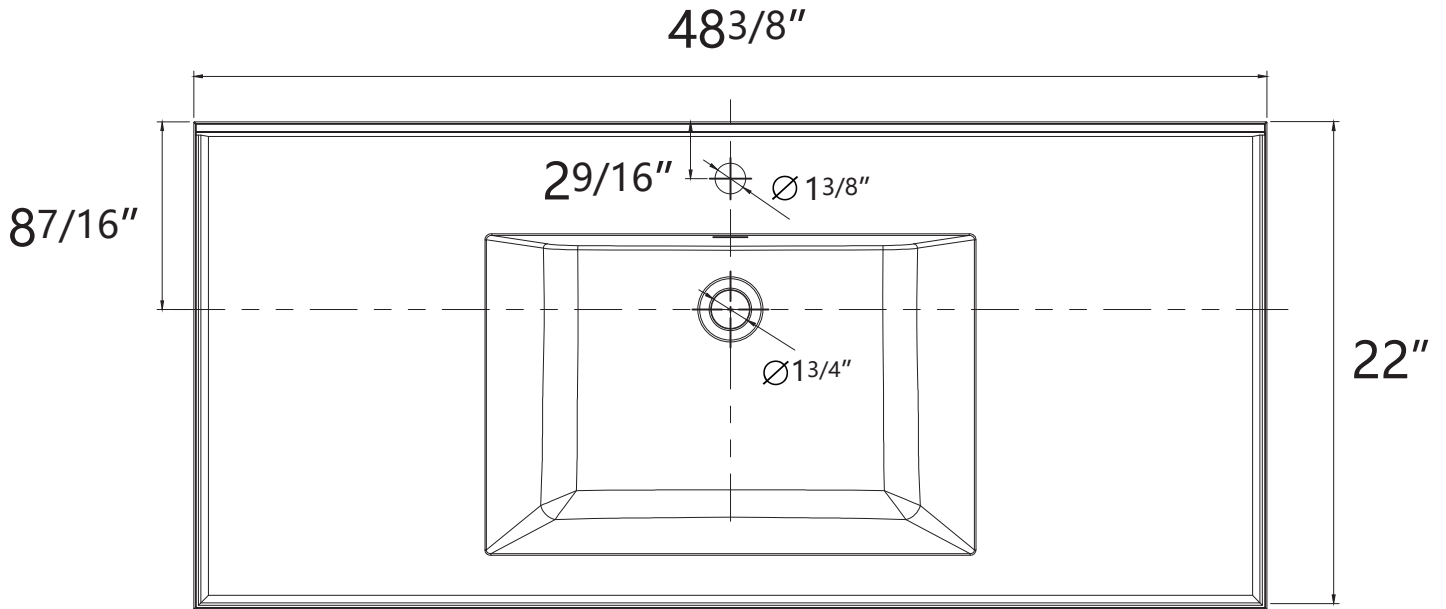

ZEAFIVE[®]

DIMENSION DETAILS

BATHROOM VANITY

✉ Email: service@bestgosupplychaininc.com

MODEL.
T-48W

PRODUCT
INSTRUCTION
VIDEO

COUNTERTOP SIZE

Top View

Front View

Side View