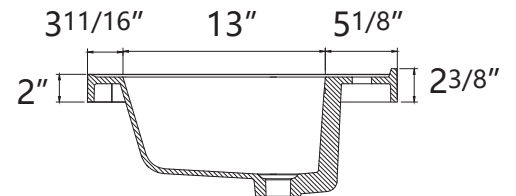

ZEAFIVE[®]

DIMENSION DETAILS

BATHROOM VANITY

✉ Email: service@bestgosupplychaininc.com

MODEL.
T-48W

PRODUCT
INSTRUCTION
VIDEO

COUNTERTOP SIZE

Top View

Front View

Side View