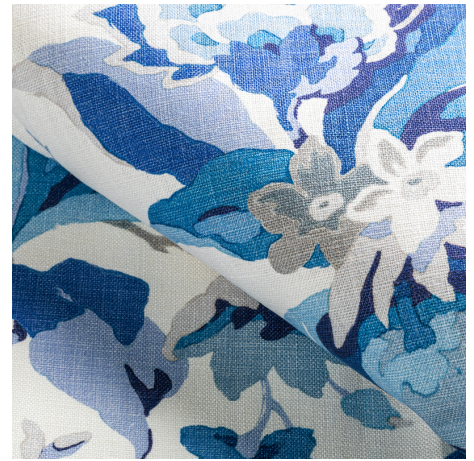

**Horseshoe Bay - Blue/Ivory**

SKU: 8015108.5.0

SKU: **8015108.5.0**

Repeat UOM: **in in (0 cm)**

Horizontal Repeat: **26 in (66.04 cm)**

Type: **Print**

End Use: **Multipurpose**

Width: **52.5 in (133.35 cm)**

Vertical Repeat: **26.5 in (67.31 cm)**

Brand: **Brunschwig & Fils**

Railroaded: **No**

Composition: **Linen - 100%**