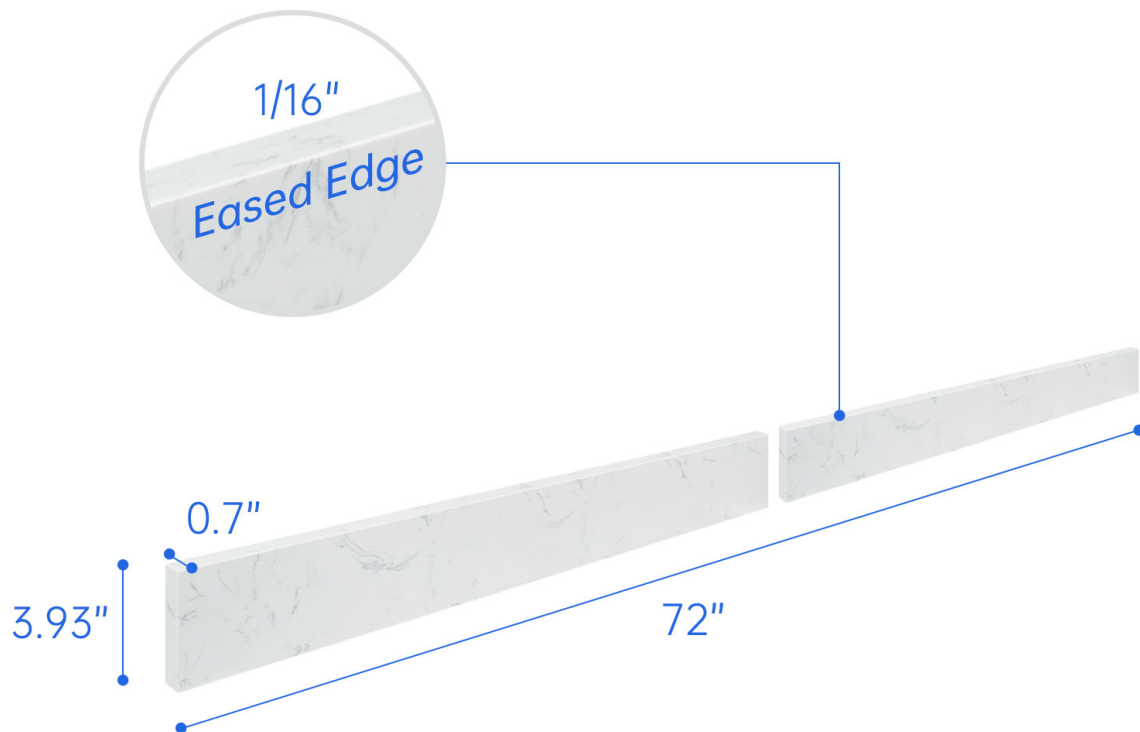

# Replacement 72 Inch Backsplash in Carrara White

---

Universal Size For Vanity

## Carrara White Engineered Stone Backsplash

### Description

This backsplash guard is a perfect accessory to protect bathroom walls from water damage, designed to match standard sinks and countertops. It helps keep walls intact while adding a neat and attractive look to the bathroom sink area.