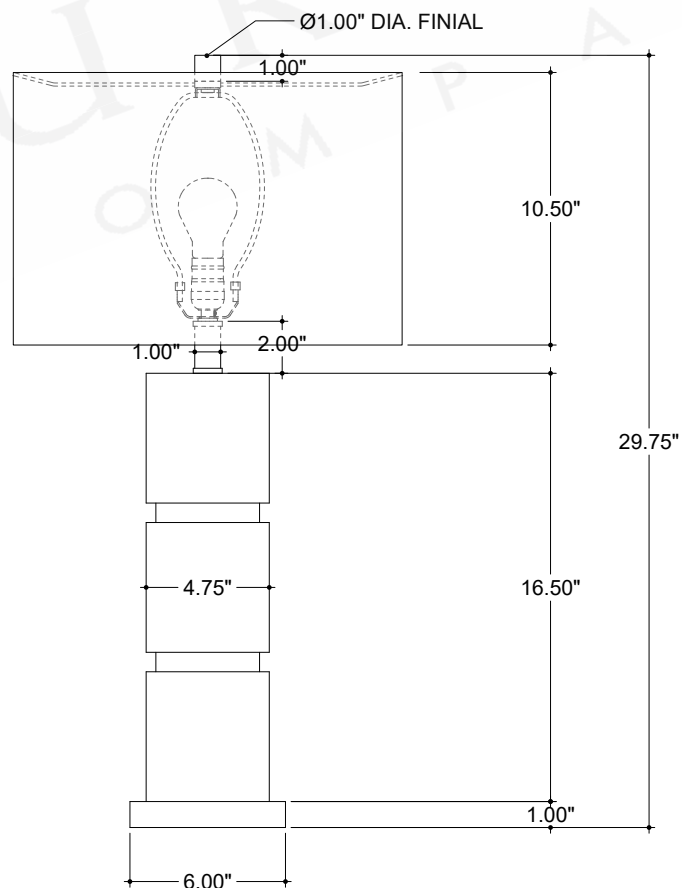

ITEM: 6000-1034

Overall Dimensions

Height: 29.75"

Diameter: 15"

TOP VIEW

FRONT VIEW