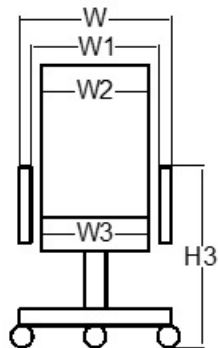

**FULL CHAIR DIMENSION(inch)**

ARM.O.W	23.03
ARM.I.W1	19.48
SEAT.W3	20.08
SEAT.H2	26.54-35
SEAT.D1	17.91
BACK.W2	19.88
BACK.H1	20.08
D2	23.43
ARM.H3	34.29-42.76

OVERALL SIZE

D26.77\*W23.03\*H45.31-53.78