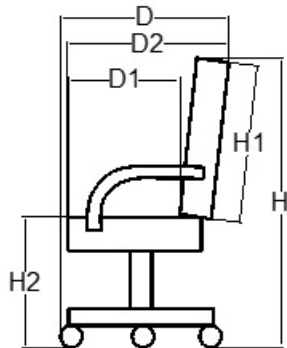

**FULL CHAIR DIMENSION(inch)**

ARM.O.W	23.03
ARM.I.W1	19.48
SEAT.W3	20.08
SEAT.H2	26.54-35
SEAT.D1	17.91
BACK.W2	19.88
BACK.H1	20.08
D2	23.43
ARM.H3	34.29-42.76

OVERALL SIZE

D26.77\*W23.03\*H45.31-53.78