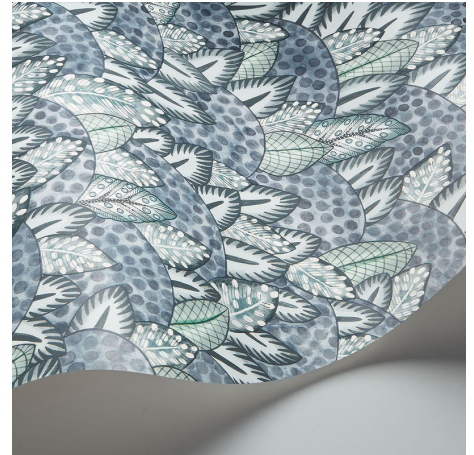

Zulu Terrain - Slate&Duckegg
SKU: 119/9039.CS.0

LEE JOFA

SKU: **119/9039.CS.0**

Type: **Print**

Railroaded: **No**

Composition: **Non Woven - 100%**

Vertical Repeat: **20.5 in (52.07 cm)**

Repeat UOM: **in in (0 cm)**

Brand: **Cole & Son**

Finish: **Pretrimmed**

Note: **Priced And Sold By The 11 Yard Roll**

Width: **20.5 in (52.07 cm)**

Horizontal Repeat: **20.5 in (52.07 cm)**

Wallcovering Area: **56.38 Square Feet**

KRAVET INC. © 2022