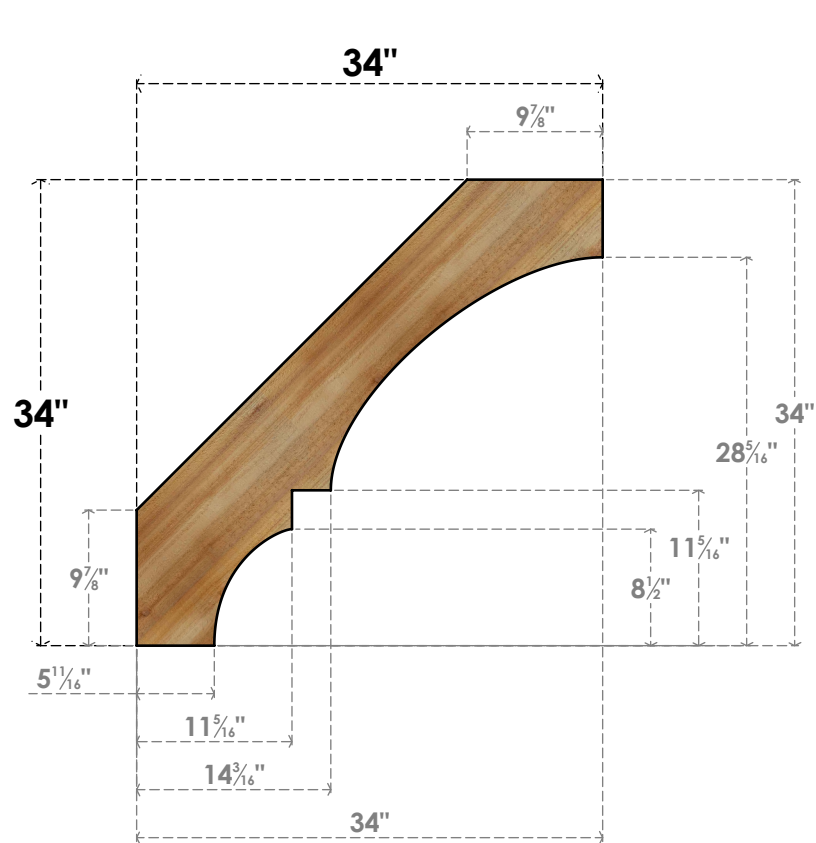

BRC06X34X34BOA00RWR

6"W X 34"D X 34"H BALBOA ROUGH SAWN BRACE, WESTERN RED CEDAR

SIDE

FRONT

EKENA MILLWORK
 2300 WEST MAIN ST.
 CLARKSVILLE, TX 75426
 TOLL FREE: 866-607-0453
 WWW.EKENAMILLWORK.COM

NOTES

1. INSTALLATION TO BE COMPLETED IN ACCORDANCE WITH MANUFACTURER'S SPECIFICATIONS.
2. DRAWING MAY NOT BE TO SCALE
3. THIS DRAWING IS INTENDED FOR DESIGN AND PLANNING PURPOSES ONLY.
4. ALL INFORMATION CONTAINED HEREIN WAS CURRENT AT THE TIME OF DEVELOPMENT BUT MUST BE REVIEWED AND APPROVED BY THE PRODUCT MANUFACTURER TO BE CONSIDERED ACCURATE.
5. PRODUCTS ARE NOT KILN DRIED. THIS ITEM IS UNIQUE AND WILL CONTAIN THE NATURAL VARIATIONS THAT THE WOOD SPECIES OFFERS. THIS MAY RESULT IN VARIATIONS UP TO 1/4"