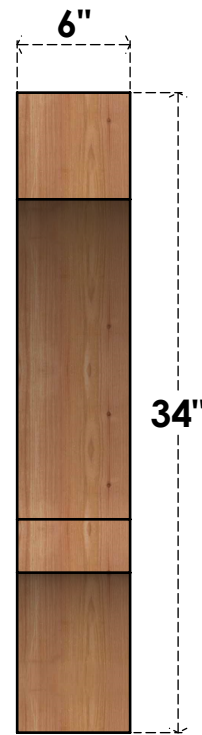

BRC06X34X34BOA00RWR

6"W X 34"D X 34"H BALBOA ROUGH SAWN BRACE, WESTERN RED CEDAR

SIDE

FRONT

EKENA MILLWORK
 2300 WEST MAIN ST.
 CLARKSVILLE, TX 75426
 TOLL FREE: 866-607-0453
 WWW.EKENAMILLWORK.COM

NOTES

1. INSTALLATION TO BE COMPLETED IN ACCORDANCE WITH MANUFACTURER'S SPECIFICATIONS.
2. DRAWING MAY NOT BE TO SCALE
3. THIS DRAWING IS INTENDED FOR DESIGN AND PLANNING PURPOSES ONLY.
4. ALL INFORMATION CONTAINED HEREIN WAS CURRENT AT THE TIME OF DEVELOPMENT BUT MUST BE REVIEWED AND APPROVED BY THE PRODUCT MANUFACTURER TO BE CONSIDERED ACCURATE.
5. PRODUCTS ARE NOT KILN DRIED. THIS ITEM IS UNIQUE AND WILL CONTAIN THE NATURAL VARIATIONS THAT THE WOOD SPECIES OFFERS. THIS MAY RESULT IN VARIATIONS UP TO 1/4"