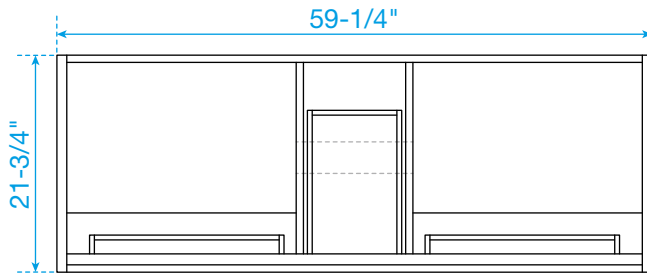

WYNDHAM COLLECTION

TOP VIEW OF VANITY CABINET

*Note: Due to high probability of breakage, the backsplash comes in two pieces, cut from the same piece. All measurements are $\pm 1/4"$.

WC-9292-60-DBL
Quartz