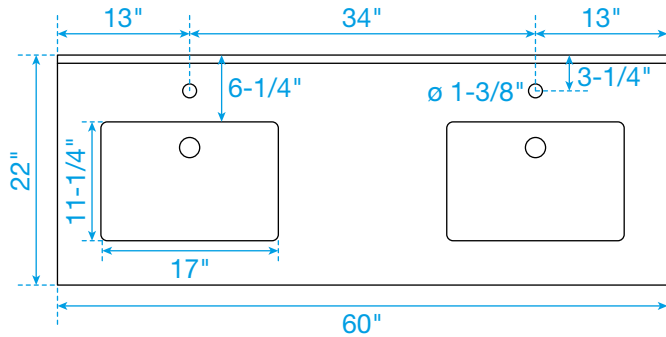

WYNDHAM COLLECTION

TOP VIEW OF VANITY CABINET

*Note: Due to high probability of breakage, the backsplash comes in two pieces, cut from the same piece. All measurements are $\pm 1/4"$.

WC-9292-60-DBL
Quartz