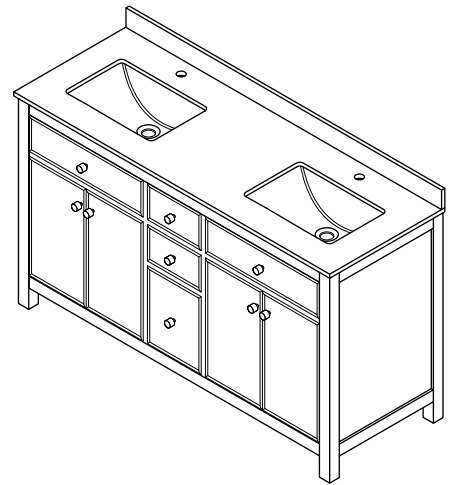

WYNDHAM COLLECTION

TOP VIEW OF VANITY CABINET

*Note: Due to high probability of breakage, the backsplash comes in two pieces, cut from the same piece. All measurements are $\pm 1/4"$.

WC-9292-60-DBL
Quartz