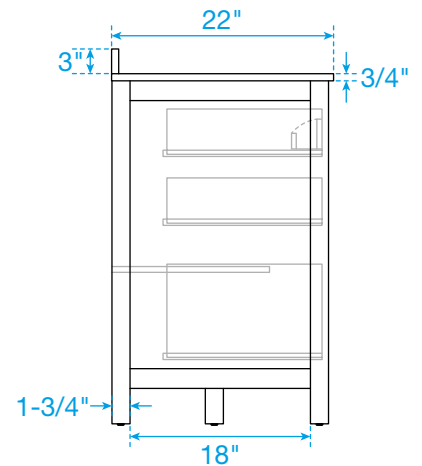

WYNDHAM COLLECTION

TOP VIEW OF VANITY CABINET

*Note: Due to high probability of breakage, the backsplash comes in two pieces, cut from the same piece. All measurements are $\pm 1/4"$.

WC-9292-60-DBL
Quartz