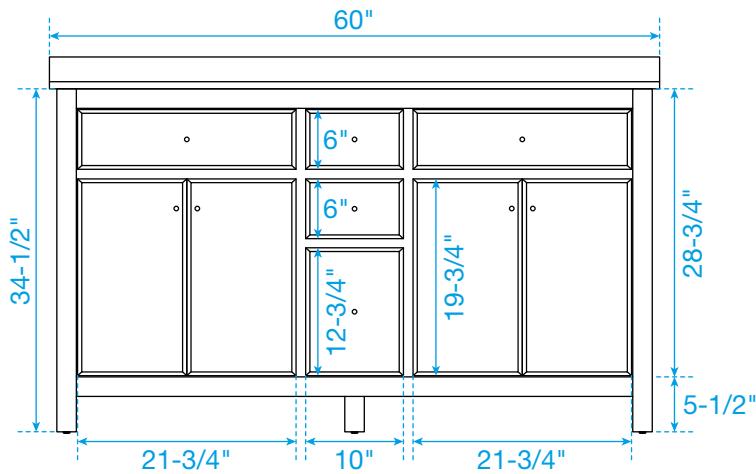

WYNDHAM COLLECTION

TOP VIEW OF VANITY CABINET

*Note: Due to high probability of breakage, the backsplash comes in two pieces, cut from the same piece. All measurements are $\pm 1/4"$.

WC-9292-60-DBL
Quartz