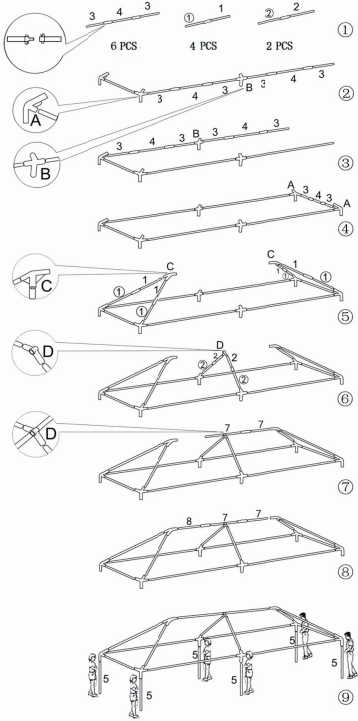

Simple Assembly Instructions

1		4 PCS		
①		4 PCS		
2		2 PCS		
②		2 PCS		
3		12 PCS		
4		6 PCS		
5		6 PCS		
6		6 PCS		
7		2 PCS		
8		1 PCS		
A		4 PCS		6 PCS
B		2 PCS		12 PCS
C		2 PCS		
D		1 PCS		
E		6 PCS		
		1 PCS		
		4 PCS