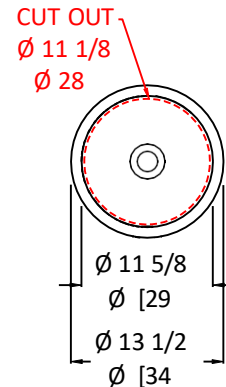

Specifications:

Installation:	Undercounter
Interior Dimensions:	Ø 11 5/8" x 5 3/8"h
Exterior Dimensions:	Ø 13 1/2" x 7 1/4"h
Material:	Porcelain
Weight:	9 lbs
Overflow:	Yes
Finishes:	001 - White
Faucet Holes:	N/A
Cut-out Size:	Ø 11 1/8" (template available upon request)
Drain Hole Size:	Ø 1 3/4"

Recommended Items:

- European drain with overflow
 - 7100-130F
 - 7100-160F

LACAVA reserves the right to revise any dimension or information on this sheet without notice. Dimensions are nominal and may vary within an industry accepted tolerance of 1/4". Drawings provided herein are meant to give the user an idea of the product and are not made to scale.