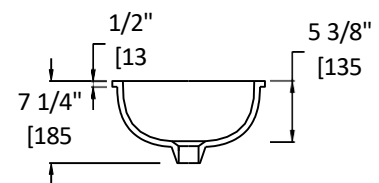

Specifications:

Installation:	Undercounter
Interior Dimensions:	Ø 11 5/8" x 5 3/8"h
Exterior Dimensions:	Ø 13 1/2" x 7 1/4"h
Material:	Porcelain
Weight:	9 lbs
Overflow:	Yes
Finishes:	001 - White
Faucet Holes:	N/A
Cut-out Size:	Ø 11 1/8" (template available upon request)
Drain Hole Size:	Ø 1 3/4"

Recommended Items:

- European drain with overflow
 - 7100-130F
 - 7100-160F

LACAVA reserves the right to revise any dimension or information on this sheet without notice. Dimensions are nominal and may vary within an industry accepted tolerance of 1/4". Drawings provided herein are meant to give the user an idea of the product and are not made to scale.