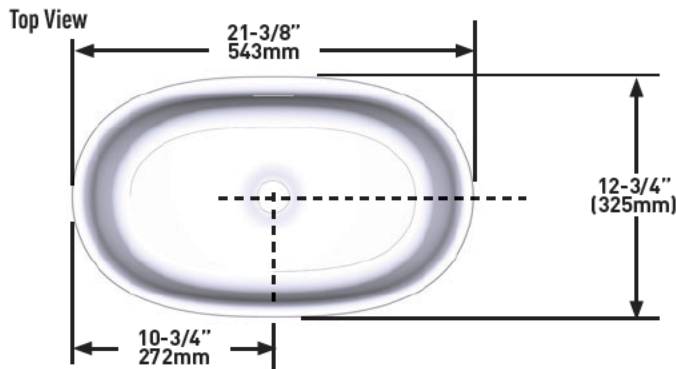

OUTER FORM

- Oval

SIZE

- Height: 173mm (6-3/4"), Length: 543mm (21-3/8"), Width: 325mm, 12-3/4")

MATERIAL

- Volcanic Limestone

DRAIN HOLE

- Centered

SPECIFICATIONS

LUSSARI™ 55

Oval Vessel Lavatory Sink

MODELS: VB-LUS-55-10, VB-LUS55M-SM-10

NOTE: Features an internal overflow.

For warranty or additional information, contact:

US Customers

U.S.A.
houseofrohl.com/support
1-800-777-9762

FORME EXTÉRIEURE

- Ovale

DIMENSIONS

- Hauteur : 173 mm (6-3/4 po), Longueur : 543 mm (21-3/8 po), Largeur : 325mm, 12-3/4 po)

MATÉRIAU

- Pierre calcaire volcanique blanche

ORIFICE D'ÉVACUATION

- Centré

FORMA EXTERIOR

- Ovalado

TAMAÑO

- Altura: 6-3/4" (173mm), Largo: 21-3/8" (543mm), Ancho: 12-3/4" (325mm)

MATERIAL

- Piedra caliza volcánica

AGUJERO DEL DESAGÜE

- Centrado