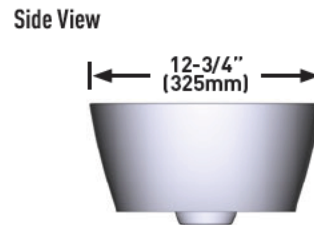

For warranty or additional information, contact:

US Customers

U.S.A.
houseofrohl.com/support
1-800-777-9762

Canadian Customers

QUEBEC / MARITIMES / WESTERN CANADA
QUÉBEC / MARITIMES / OUEST CANADIEN
QUEBEC / MARITIMOS / CANADA OCCIDENTAL
houseofrohl.ca/support
1-866-473-8442

ONTARIO
houseofrohl.ca/support
1-800-287-5354