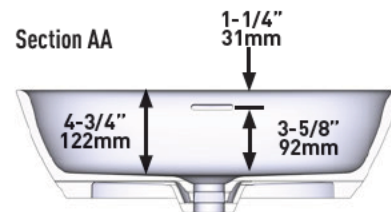

For warranty or additional information, contact:

US Customers

U.S.A.
houseofrohl.com/support
1-800-777-9762

Canadian Customers

QUEBEC / MARITIMES / WESTERN CANADA
QUÉBEC / MARITIMES / OUEST CANADIEN
QUEBEC / MARITIMOS / CANADA OCCIDENTAL
houseofrohl.ca/support
1-866-473-8442

ONTARIO
houseofrohl.ca/support
1-800-287-5354