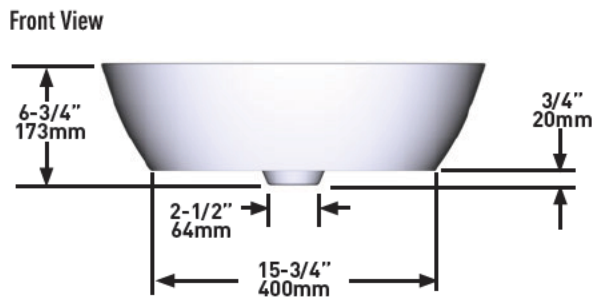

OUTER FORM

- Oval

SIZE

- Height: 173mm (6-3/4"), Length: 543mm (21-3/8"), Width: 325mm, 12-3/4")

MATERIAL

- Volcanic Limestone

DRAIN HOLE

- Centered

SPECIFICATIONS

LUSSARI™ 55

Oval Vessel Lavatory Sink

MODELS: VB-LUS-55-10, VB-LUS55M-SM-10

NOTE: Features an internal overflow.

For warranty or additional information, contact:

US Customers

U.S.A.
houseofrohl.com/support
1-800-777-9762

FORME EXTÉRIEURE

- Ovale

DIMENSIONS

- Hauteur : 173 mm (6-3/4 po), Longueur : 543 mm (21-3/8 po), Largeur : 325mm, 12-3/4 po)

MATÉRIAU

- Pierre calcaire volcanique blanche

ORIFICE D'ÉVACUATION

- Centré

FORMA EXTERIOR

- Ovalado

TAMAÑO

- Altura: 6-3/4" (173mm), Largo: 21-3/8" (543mm), Ancho: 12-3/4" (325mm)

MATERIAL

- Piedra caliza volcánica

AGUJERO DEL DESAGÜE

- Centrado