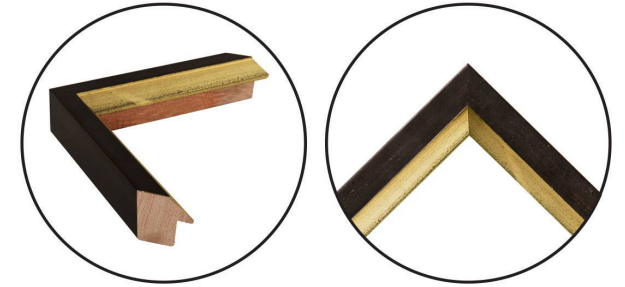

# WENDOVER ART GROUP

---

ITEM NUMBER : **WLA2211**

TITLE : **Fonte Floral 1**

OUTWARD DIMENSION (W X H) : **17.5" x 21.5"**

FRAME (WIDTH X DEPTH) : **M0729 | 1" x 1.38"**

FRAME FINISH : **Standard Frame**

DESCRIPTION :

**Giclee on Canvas, Mounted to Hardboard, Artist**

**Enhanced, Framed without Glass**