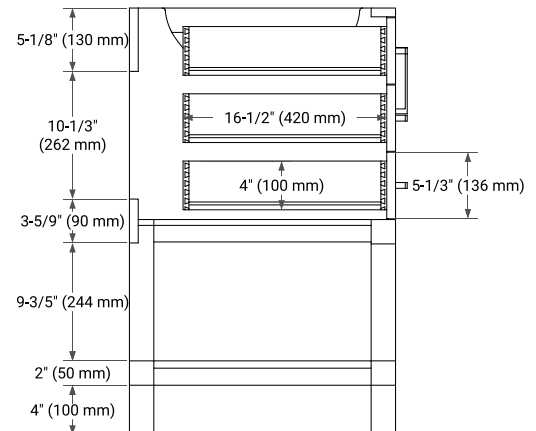

72" DOUBLE SINK BASE CABINET

BASE CABINET DIMENSIONS

72" W x 21.5" D x 34.5" H

FEATURES

- Solid wood frame & plywood panels
- Dovetail drawers and joints
- Soft closing doors & drawers

HARDWARE FINISHES*

Brushed Nickel Satin Brass Matte Black Polished Chrome

73" DOUBLE RECTANGLE SINK COUNTERTOP WITH 1.5" THICKNESS

OVERALL DIMENSIONS

73" W x 22" D x 1.5" H

COUNTERTOP OPTIONS

Carrara Marble

White Quartz

FEATURES

- Solid countertop with mitered edges & seams
- Undermount white rectangular sink
- Pre-drilled for 8" widespread faucet

INCLUDED

- Countertop
- Matching Backsplash
- Rectangle Sinks

COUNTERTOP PLAN VIEW

EDGE SIDE VIEW

THREE DIMENSIONAL COUNTERTOP VIEW