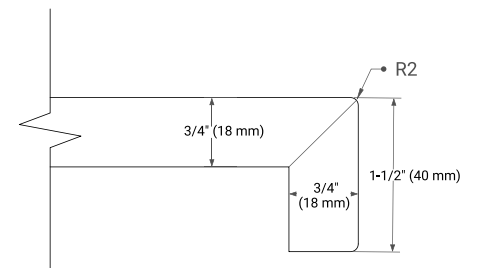

72" DOUBLE SINK BASE CABINET

BASE CABINET DIMENSIONS

72" W x 21.5" D x 34.5" H

FEATURES

- Solid wood frame & plywood panels
- Dovetail drawers and joints
- Soft closing doors & drawers

HARDWARE FINISHES*

Brushed Nickel Satin Brass Matte Black Polished Chrome

73" DOUBLE RECTANGLE SINK COUNTERTOP WITH 1.5" THICKNESS

OVERALL DIMENSIONS

73" W x 22" D x 1.5" H

COUNTERTOP OPTIONS

Carrara Marble

White Quartz

FEATURES

- Solid countertop with mitered edges & seams
- Undermount white rectangular sink
- Pre-drilled for 8" widespread faucet

INCLUDED

- Countertop
- Matching Backsplash
- Rectangle Sinks

COUNTERTOP PLAN VIEW

EDGE SIDE VIEW

THREE DIMENSIONAL COUNTERTOP VIEW