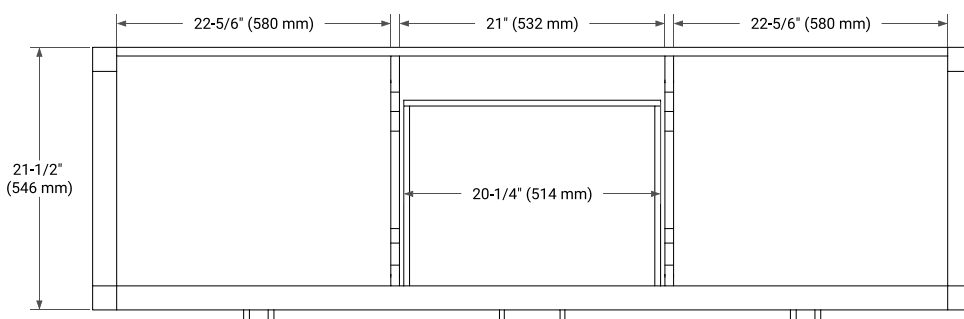

72" DOUBLE SINK BASE CABINET

BASE CABINET DIMENSIONS

72" W x 21.5" D x 34.5" H

FEATURES

- Solid wood frame & plywood panels
- Dovetail drawers and joints
- Soft closing doors & drawers

HARDWARE FINISHES*

Brushed Nickel Satin Brass Matte Black Polished Chrome

73" DOUBLE RECTANGLE SINK COUNTERTOP WITH 1.5" THICKNESS

OVERALL DIMENSIONS

73" W x 22" D x 1.5" H

COUNTERTOP OPTIONS

Carrara Marble

White Quartz

FEATURES

- Solid countertop with mitered edges & seams
- Undermount white rectangular sink
- Pre-drilled for 8" widespread faucet

INCLUDED

- Countertop
- Matching Backsplash
- Rectangle Sinks

COUNTERTOP PLAN VIEW

EDGE SIDE VIEW

THREE DIMENSIONAL COUNTERTOP VIEW