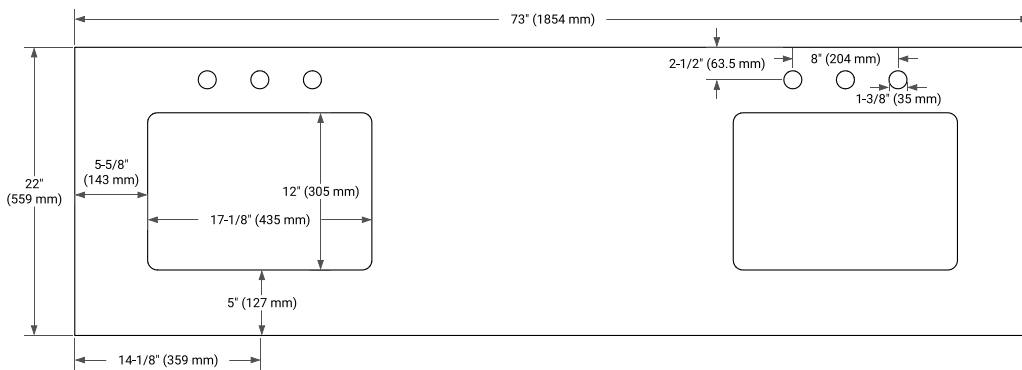

72" DOUBLE SINK BASE CABINET

BASE CABINET DIMENSIONS

72" W x 21.5" D x 34.5" H

FEATURES

- Solid wood frame & plywood panels
- Dovetail drawers and joints
- Soft closing doors & drawers

HARDWARE FINISHES*

Brushed Nickel Satin Brass Matte Black Polished Chrome

73" DOUBLE RECTANGLE SINK COUNTERTOP WITH 1.5" THICKNESS

OVERALL DIMENSIONS

73" W x 22" D x 1.5" H

COUNTERTOP OPTIONS

Carrara Marble

White Quartz

FEATURES

- Solid countertop with mitered edges & seams
- Undermount white rectangular sink
- Pre-drilled for 8" widespread faucet

INCLUDED

- Countertop
- Matching Backsplash
- Rectangle Sinks

COUNTERTOP PLAN VIEW

EDGE SIDE VIEW

THREE DIMENSIONAL COUNTERTOP VIEW