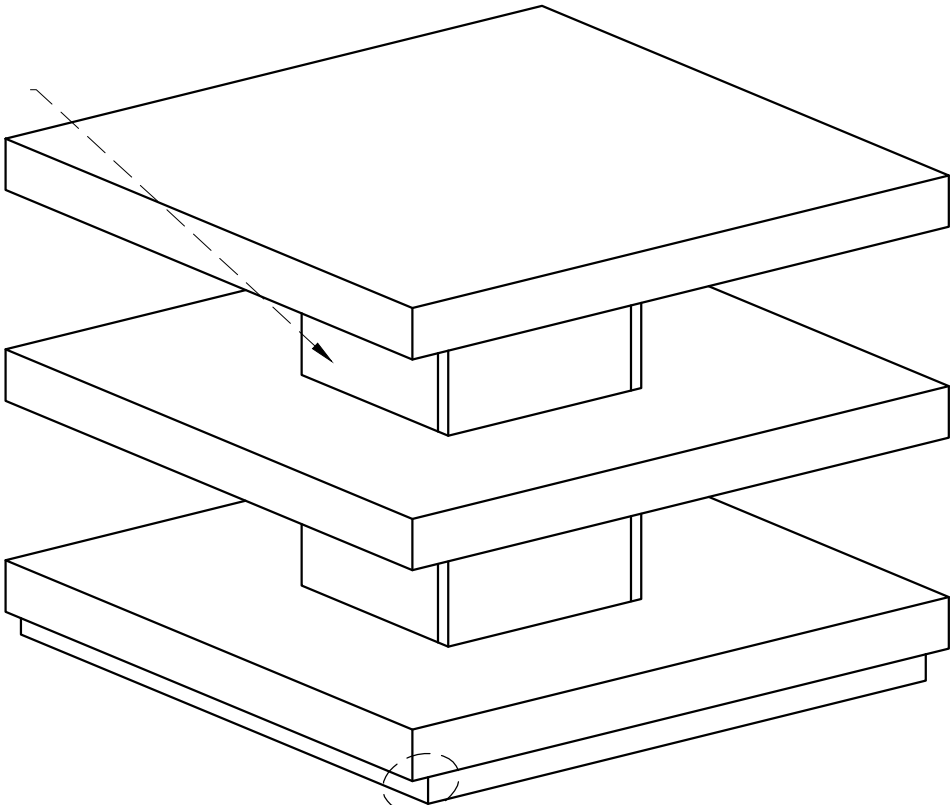

PARTS
COMPLETE HARDWARE

COLUMN

GLIDE NAIL