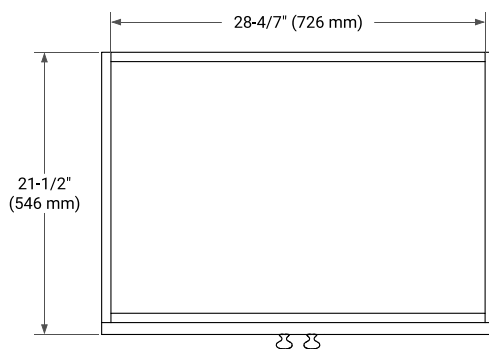

30" SINGLE SINK BASE CABINET

BASE CABINET DIMENSIONS

30" W x 21.5" D x 34.5" H

FEATURES

- Solid wood frame & plywood panels
- Dovetail drawers and joints
- Soft closing doors & drawers

HARDWARE FINISHES*

Brushed Nickel   Satin Brass   Matte Black   Polished Chrome

*Hardware comes preinstalled with the illustrated option.
Other finishes are available on our online store if you prefer a different one.*

AVAILABLE COLORS

White   Grey   Midnight Blue   Black

FRONT VIEW

SIDE VIEW

PLAN VIEW