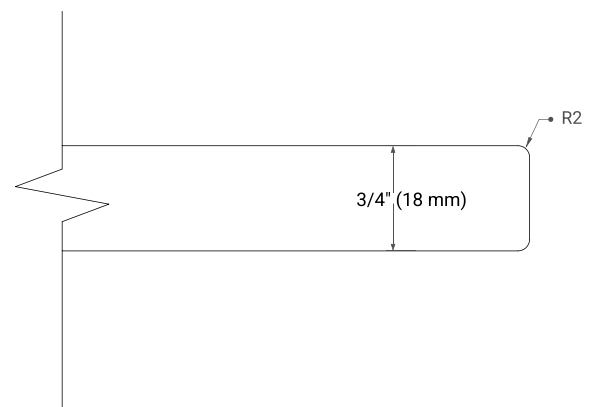

EDGE SIDE VIEW