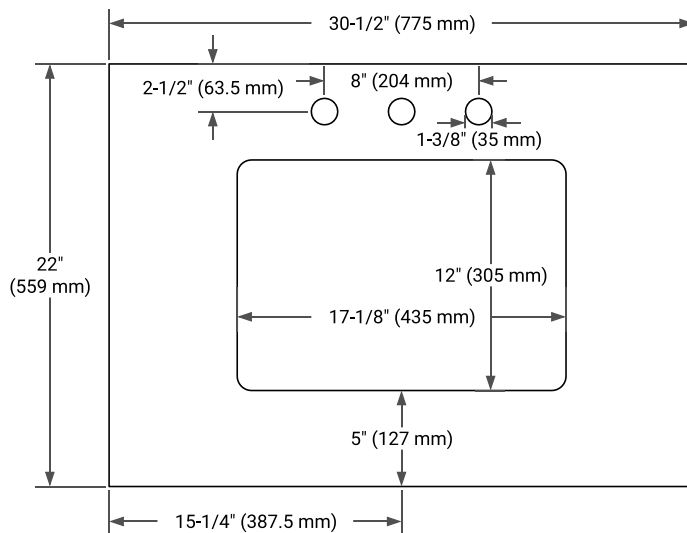

## PLAN VIEW

## OVERALL DIMENSIONS

30.5" W x 22" D x 0.75" H

## FEATURES

- Solid countertop with mitered edges & seams
- Undermount white rectangular sink
- Pre-drilled for 8" widespread faucet

## COUNTERTOP PLAN VIEW