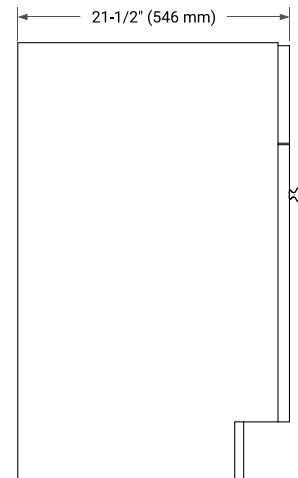

30" SINGLE SINK BASE CABINET

BASE CABINET DIMENSIONS

30" W x 21.5" D x 34.5" H

FEATURES

- Solid wood frame & plywood panels
- Dovetail drawers and joints
- Soft closing doors & drawers

HARDWARE FINISHES*

Brushed Nickel   Satin Brass   Matte Black   Polished Chrome

*Hardware comes preinstalled with the illustrated option.
Other finishes are available on our online store if you prefer a different one.*

AVAILABLE COLORS

White   Grey   Midnight Blue   Black

FRONT VIEW

SIDE VIEW

PLAN VIEW