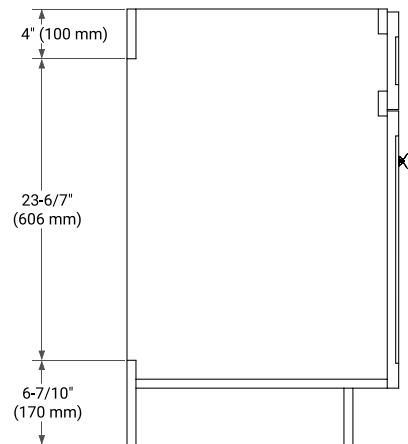

## BASE CABINET DIMENSIONS

30" W x 21.5" D x 34.5" H

## PLAN VIEW

## OVERALL DIMENSIONS

30.5" W x 22" D x 0.75" H