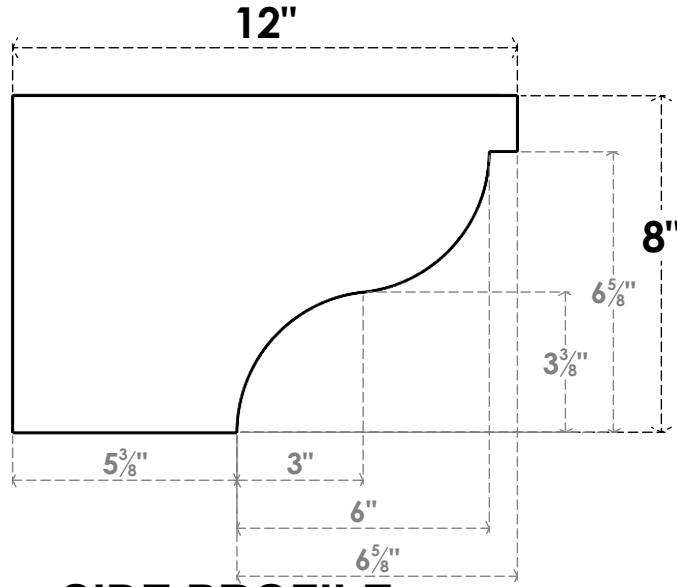

ITEM NUMBER: RFTURO040X08000X12000X008GAR00RCPR

4"W X 8"H X 12"L TIMBERTHANE ROUGH CEDAR GARNER FAUX WOOD OPEN RAFTER TAIL, 8"L END, PRIMED TAN

SIDE PROFILE

FRONT PROFILE

ISOMETRIC

GENERATED DATE : 03/02/2023