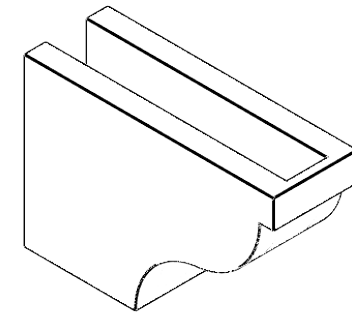

ITEM NUMBER: RFTURO040X08000X12000X008GAR00RCPR

4"W X 8"H X 12"L TIMBERTHANE ROUGH CEDAR GARNER FAUX WOOD OPEN RAFTER TAIL, 8"L END, PRIMED TAN

SIDE PROFILE

FRONT PROFILE

ISOMETRIC

GENERATED DATE : 03/02/2023

EKENA MILLWORK
2300 WEST MAIN ST.
CLARKSVILLE, TX 75426
TOLL FREE: 866-607-0453
WWW.EKENAMILLWORK.COM

NOTES

1. INSTALLATION TO BE COMPLETED IN ACCORDANCE WITH MANUFACTURER'S SPECIFICATIONS.
2. DRAWING MAY NOT BE TO SCALE
3. THIS DRAWING IS INTENDED FOR DESIGN AND PLANNING PURPOSES ONLY.
4. ALL INFORMATION CONTAINED HEREIN WAS CURRENT AT THE TIME OF DEVELOPMENT BUT MUST BE REVIEWED AND APPROVED BY THE PRODUCT MANUFACTURER TO BE CONSIDERED ACCURATE.
5. TIMBERTHANE ARCHITECTURAL PRODUCTS ARE MADE FROM HIGH DENSITY URETHANE AND COME FACTORY PRIMED