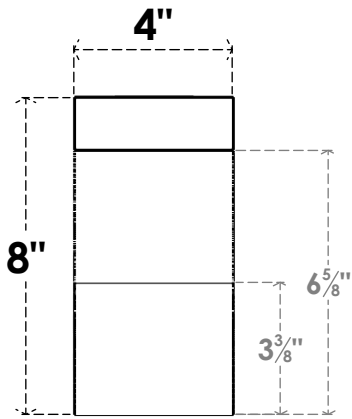

ITEM NUMBER: RFTURO040X08000X12000X008GAR00RCPR

4"W X 8"H X 12"L TIMBERTHANE ROUGH CEDAR GARNER FAUX WOOD OPEN RAFTER TAIL, 8"L END, PRIMED TAN

SIDE PROFILE

FRONT PROFILE

ISOMETRIC

GENERATED DATE : 03/02/2023