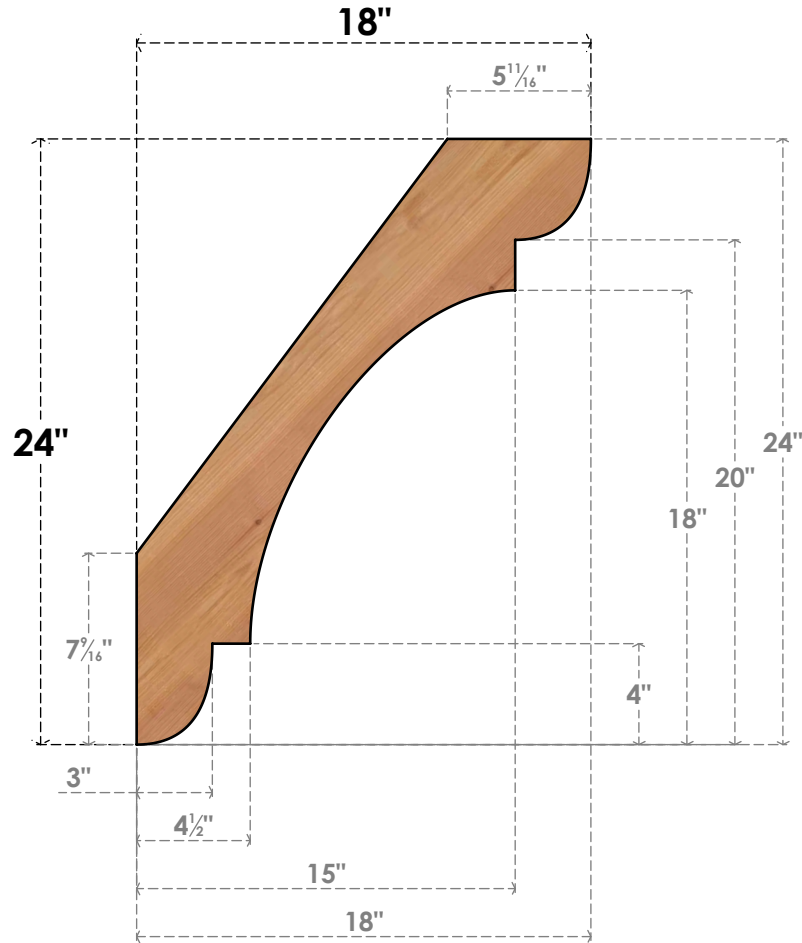

BRC04X18X24OLY00SWR

3 1/2"W X 18"D X 24"H OLYMPIC SMOOTH BRACE, WESTERN RED CEDAR

SIDE

FRONT

EKENA MILLWORK
 2300 WEST MAIN ST.
 CLARKSVILLE, TX 75426
 TOLL FREE: 866-607-0453
 WWW.EKENAMILLWORK.COM

NOTES

1. INSTALLATION TO BE COMPLETED IN ACCORDANCE WITH MANUFACTURER'S SPECIFICATIONS.
2. DRAWING MAY NOT BE TO SCALE
3. THIS DRAWING IS INTENDED FOR DESIGN AND PLANNING PURPOSES ONLY.
4. ALL INFORMATION CONTAINED HEREIN WAS CURRENT AT THE TIME OF DEVELOPMENT BUT MUST BE REVIEWED AND APPROVED BY THE PRODUCT MANUFACTURER TO BE CONSIDERED ACCURATE.
5. PRODUCTS ARE NOT KILN DRIED. THIS ITEM IS UNIQUE AND WILL CONTAIN THE NATURAL VARIATIONS THAT THE WOOD SPECIES OFFERS. THIS MAY RESULT IN VARIATIONS UP TO 1/4"