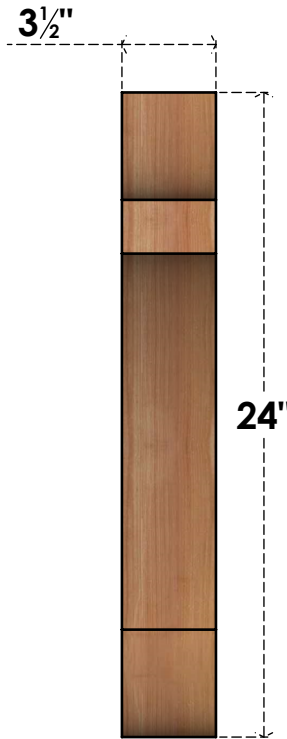

BRC04X18X24OLY00SWR

3 1/2"W X 18"D X 24"H OLYMPIC SMOOTH BRACE, WESTERN RED CEDAR

SIDE

FRONT

EKENA MILLWORK
 2300 WEST MAIN ST.
 CLARKSVILLE, TX 75426
 TOLL FREE: 866-607-0453
 WWW.EKENAMILLWORK.COM

NOTES

1. INSTALLATION TO BE COMPLETED IN ACCORDANCE WITH MANUFACTURER'S SPECIFICATIONS.
2. DRAWING MAY NOT BE TO SCALE
3. THIS DRAWING IS INTENDED FOR DESIGN AND PLANNING PURPOSES ONLY.
4. ALL INFORMATION CONTAINED HEREIN WAS CURRENT AT THE TIME OF DEVELOPMENT BUT MUST BE REVIEWED AND APPROVED BY THE PRODUCT MANUFACTURER TO BE CONSIDERED ACCURATE.
5. PRODUCTS ARE NOT KILN DRIED. THIS ITEM IS UNIQUE AND WILL CONTAIN THE NATURAL VARIATIONS THAT THE WOOD SPECIES OFFERS. THIS MAY RESULT IN VARIATIONS UP TO 1/4"