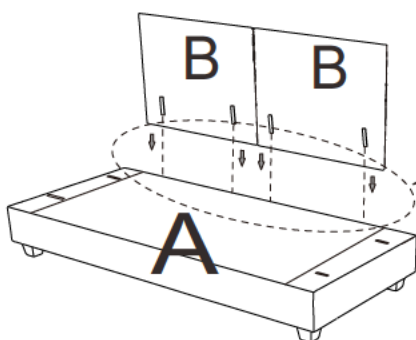

ASSEMBLY INSTRUCTION

PARTS LIST

HARDWARE LIST

Please open the black woven fabric with Velcro closure on the bottom of the frame then cut off the black straps before removing the parts for assembly.

Please allow at least 24 hours for the cushions to recover to its natural state after removing from the package.

Step 1

Step 2

ASSEMBLY INSTRUCTION

Step3

Step4