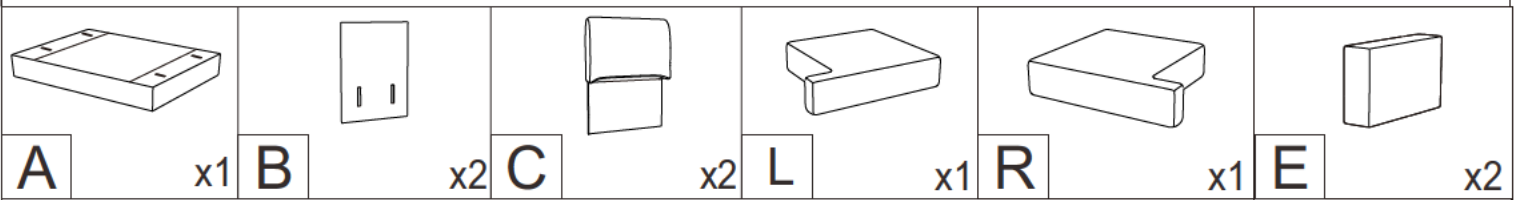

ASSEMBLY INSTRUCTION

PARTS LIST

HARDWARE LIST

Please open the black woven fabric with Velcro closure on the bottom of the frame then cut off the black straps before removing the parts for assembly.

Please allow at least 24 hours for the cushions to recover to its natural state after removing from the package.