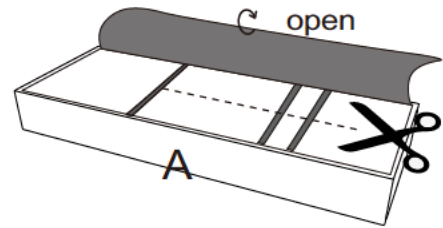

ASSEMBLY INSTRUCTION

PARTS LIST

HARDWARE LIST

Please open the black woven fabric with Velcro closure on the bottom of the frame then cut off the black straps before removing the parts for assembly.

Please allow at least 24 hours for the cushions to recover to its natural state after removing from the package.

Step 1

Step 2

ASSEMBLY INSTRUCTION

Step3

Step4