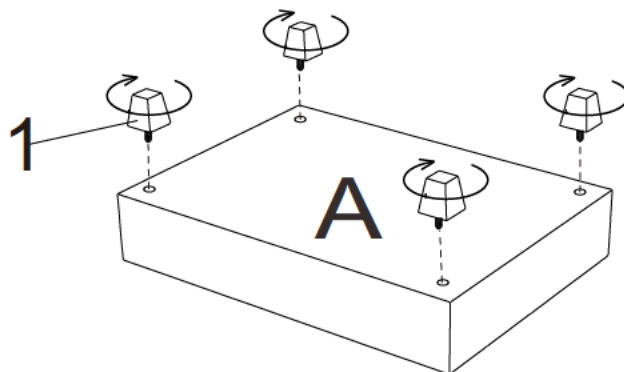

ASSEMBLY INSTRUCTION

PARTS LIST

HARDWARE LIST

Please open the black woven fabric with Velcro closure on the bottom of the frame then cut off the black straps before removing the parts for assembly.

Please allow at least 24 hours for the cushions to recover to its natural state after removing from the package.

Step 1

Step 2

ASSEMBLY INSTRUCTION

Step3

Step4