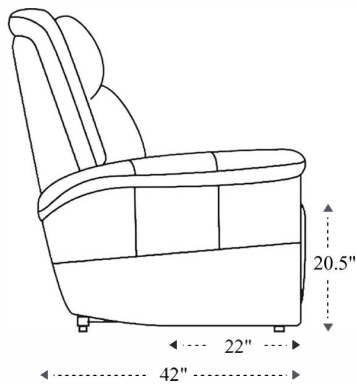

Power Reclining Sofa

Overall Dimensions	86" x 42" x 41"
Overall Width	86"
Overall Depth	42"
Overall Height	41"
Overall Weight	278 lbs.
Fully Reclined	68"
Distance from Wall	5"
Back of Seat to end of Chaise	41"
Leg Height (Distance from Foot Rest to Floor in Full Recline)	22.5"
Head Height (Distance from Headrest to Floor in Full Recline)	34"

Seat Width	68"
Seat Depth	22"
Seat Height	20.5"
Arm Width	8"
Arm Depth	24.5"
Arm Height	25"
Back Width	82.5"
Back Height	24"

Power Reclining Loveseat

Overall Dimensions	63" x 42" x 41"
Overall Width	63"
Overall Depth	42"
Overall Height	41"
Overall Weight	211.5 lbs.
Fully Reclined	68"
Distance from Wall	5"
Back of Seat to end of Chaise	41"
Leg Height (Distance from Foot Rest to Floor in Full Recline)	22.5"
Head Height (Distance from Headrest to Floor in Full Recline)	34"

Seat Width	46"
Seat Depth	22"
Seat Height	20.5"
Arm Width	8"
Arm Depth	24.5"
Arm Height	25"
Back Width	60.5"
Back Height	24"

Power Recliner

Overall Dimensions	40" x 42" x 41"
Overall Width	40"
Overall Depth	42"
Overall Height	41"
Overall Weight	127.3 lbs.
Fully Reclined	68"
Distance from Wall	5"
Back of Seat to end of Chaise	41"
Leg Height <small>(Distance from Foot Rest to Floor in Full Recline)</small>	22.5"
Head Height <small>(Distance from Headrest to Floor in Full Recline)</small>	34"

Seat Width	22"
Seat Depth	22"
Seat Height	20"
Arm Width	8"
Arm Depth	24.5"
Arm Height	25"
Back Width	36.5"
Back Height	24"