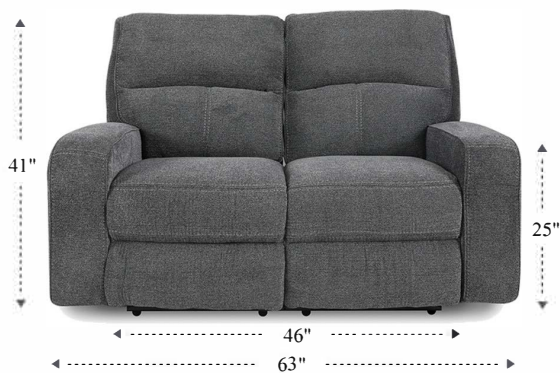

Power Reclining Sofa

Overall Dimensions	86" x 42" x 41"
Overall Width	86"
Overall Depth	42"
Overall Height	41"
Overall Weight	278 lbs.
Fully Reclined	68"
Distance from Wall	5"
Back of Seat to end of Chaise	41"
Leg Height (Distance from Foot Rest to Floor in Full Recline)	22.5"
Head Height (Distance from Headrest to Floor in Full Recline)	34"

Seat Width	68"
Seat Depth	22"
Seat Height	20.5"
Arm Width	8"
Arm Depth	24.5"
Arm Height	25"
Back Width	82.5"
Back Height	24"

Power Reclining Loveseat

Overall Dimensions	63" x 42" x 41"
Overall Width	63"
Overall Depth	42"
Overall Height	41"
Overall Weight	211.5 lbs.
Fully Reclined	68"
Distance from Wall	5"
Back of Seat to end of Chaise	41"
Leg Height (Distance from Foot Rest to Floor in Full Recline)	22.5"
Head Height (Distance from Headrest to Floor in Full Recline)	34"

Seat Width	46"
Seat Depth	22"
Seat Height	20.5"
Arm Width	8"
Arm Depth	24.5"
Arm Height	25"
Back Width	60.5"
Back Height	24"

Power Recliner

Overall Dimensions	40" x 42" x 41"
Overall Width	40"
Overall Depth	42"
Overall Height	41"
Overall Weight	127.3 lbs.
Fully Reclined	68"
Distance from Wall	5"
Back of Seat to end of Chaise	41"
Leg Height <small>(Distance from Foot Rest to Floor in Full Recline)</small>	22.5"
Head Height <small>(Distance from Headrest to Floor in Full Recline)</small>	34"

Seat Width	22"
Seat Depth	22"
Seat Height	20"
Arm Width	8"
Arm Depth	24.5"
Arm Height	25"
Back Width	36.5"
Back Height	24"