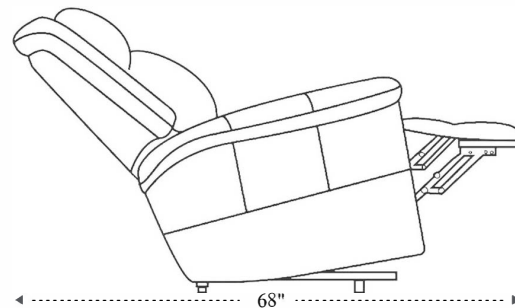

Power Reclining Sofa

Overall Dimensions	86" x 42" x 41"
Overall Width	86"
Overall Depth	42"
Overall Height	41"
Overall Weight	278 lbs.
Fully Reclined	68"
Distance from Wall	5"
Back of Seat to end of Chaise	41"
Leg Height (Distance from Foot Rest to Floor in Full Recline)	22.5"
Head Height (Distance from Headrest to Floor in Full Recline)	34"

Seat Width	68"
Seat Depth	22"
Seat Height	20.5"
Arm Width	8"
Arm Depth	24.5"
Arm Height	25"
Back Width	82.5"
Back Height	24"

Power Reclining Loveseat

Overall Dimensions	63" x 42" x 41"
Overall Width	63"
Overall Depth	42"
Overall Height	41"
Overall Weight	211.5 lbs.
Fully Reclined	68"
Distance from Wall	5"
Back of Seat to end of Chaise	41"
Leg Height (Distance from Foot Rest to Floor in Full Recline)	22.5"
Head Height (Distance from Headrest to Floor in Full Recline)	34"

Seat Width	46"
Seat Depth	22"
Seat Height	20.5"
Arm Width	8"
Arm Depth	24.5"
Arm Height	25"
Back Width	60.5"
Back Height	24"

Power Recliner

Overall Dimensions	40" x 42" x 41"
Overall Width	40"
Overall Depth	42"
Overall Height	41"
Overall Weight	127.3 lbs.
Fully Reclined	68"
Distance from Wall	5"
Back of Seat to end of Chaise	41"
Leg Height <small>(Distance from Foot Rest to Floor in Full Recline)</small>	22.5"
Head Height <small>(Distance from Headrest to Floor in Full Recline)</small>	34"

Seat Width	22"
Seat Depth	22"
Seat Height	20"
Arm Width	8"
Arm Depth	24.5"
Arm Height	25"
Back Width	36.5"
Back Height	24"