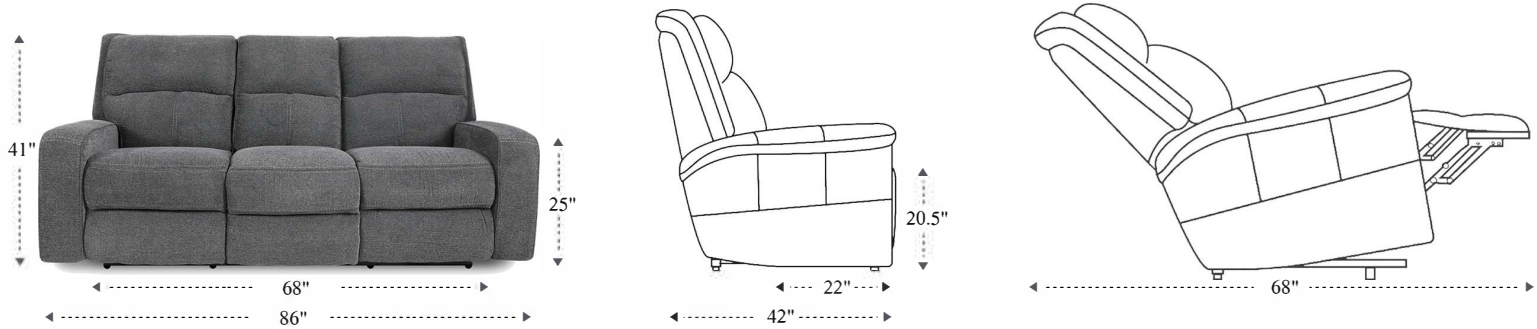

Power Reclining Sofa

Overall Dimensions	86" x 42" x 41"
Overall Width	86"
Overall Depth	42"
Overall Height	41"
Overall Weight	278 lbs.
Fully Reclined	68"
Distance from Wall	5"
Back of Seat to end of Chaise	41"
Leg Height (Distance from Foot Rest to Floor in Full Recline)	22.5"
Head Height (Distance from Headrest to Floor in Full Recline)	34"

Seat Width	68"
Seat Depth	22"
Seat Height	20.5"
Arm Width	8"
Arm Depth	24.5"
Arm Height	25"
Back Width	82.5"
Back Height	24"

Power Reclining Loveseat

Overall Dimensions	63" x 42" x 41"
Overall Width	63"
Overall Depth	42"
Overall Height	41"
Overall Weight	211.5 lbs.
Fully Reclined	68"
Distance from Wall	5"
Back of Seat to end of Chaise	41"
Leg Height (Distance from Foot Rest to Floor in Full Recline)	22.5"
Head Height (Distance from Headrest to Floor in Full Recline)	34"

Seat Width	46"
Seat Depth	22"
Seat Height	20.5"
Arm Width	8"
Arm Depth	24.5"
Arm Height	25"
Back Width	60.5"
Back Height	24"

Power Recliner

Overall Dimensions	40" x 42" x 41"
Overall Width	40"
Overall Depth	42"
Overall Height	41"
Overall Weight	127.3 lbs.
Fully Reclined	68"
Distance from Wall	5"
Back of Seat to end of Chaise	41"
Leg Height <small>(Distance from Foot Rest to Floor in Full Recline)</small>	22.5"
Head Height <small>(Distance from Headrest to Floor in Full Recline)</small>	34"

Seat Width	22"
Seat Depth	22"
Seat Height	20"
Arm Width	8"
Arm Depth	24.5"
Arm Height	25"
Back Width	36.5"
Back Height	24"