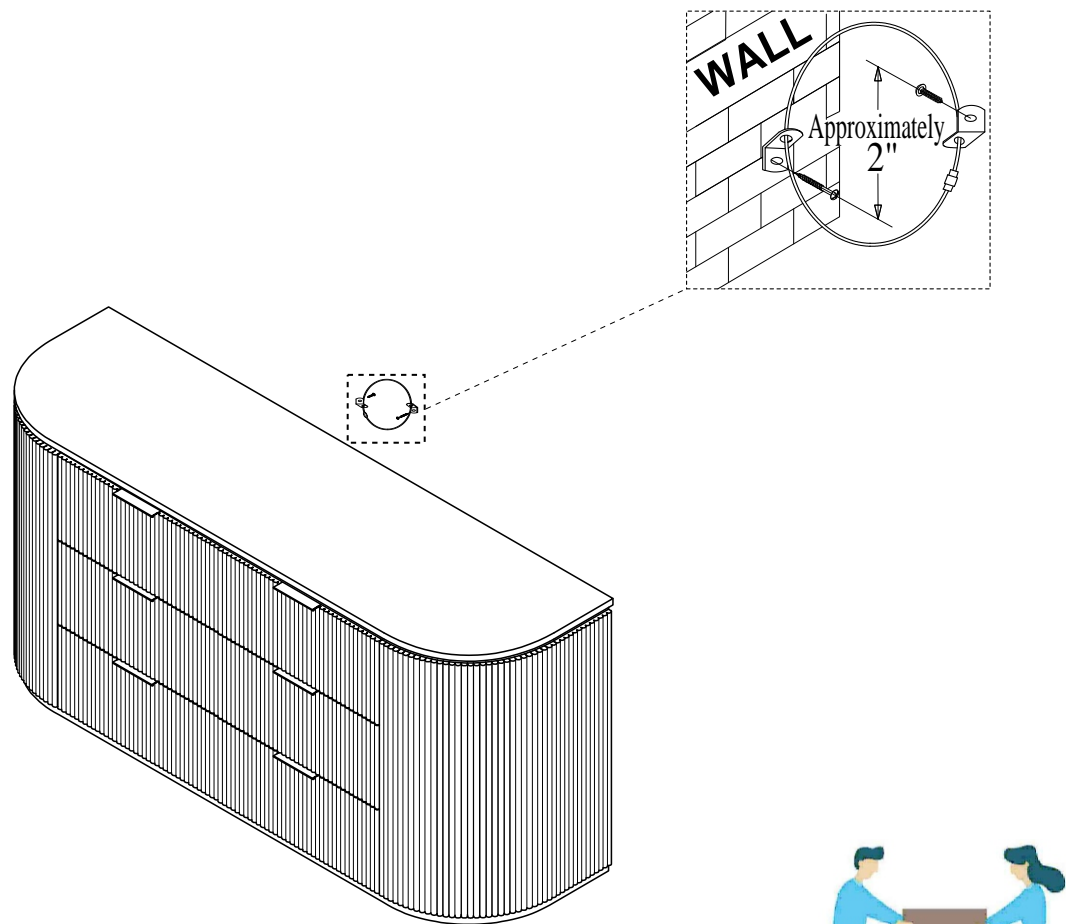

**Best Master Furniture™**  
The Imported Furniture Specialist

**MODEL: QT05-DRESSER**

# ASSEMBLY INSTRUCTIONS

Hours of Operation  
MON-FRI 8:00AM - 4:00PM (PT)

**PLEASE NOTE:** To help prevent the possibility of tip-over, install the tipover restraint provided.

2 - People

Enjoying this product? We'd love your 5-star review!  
If you have any issues, our support team is happy to help.