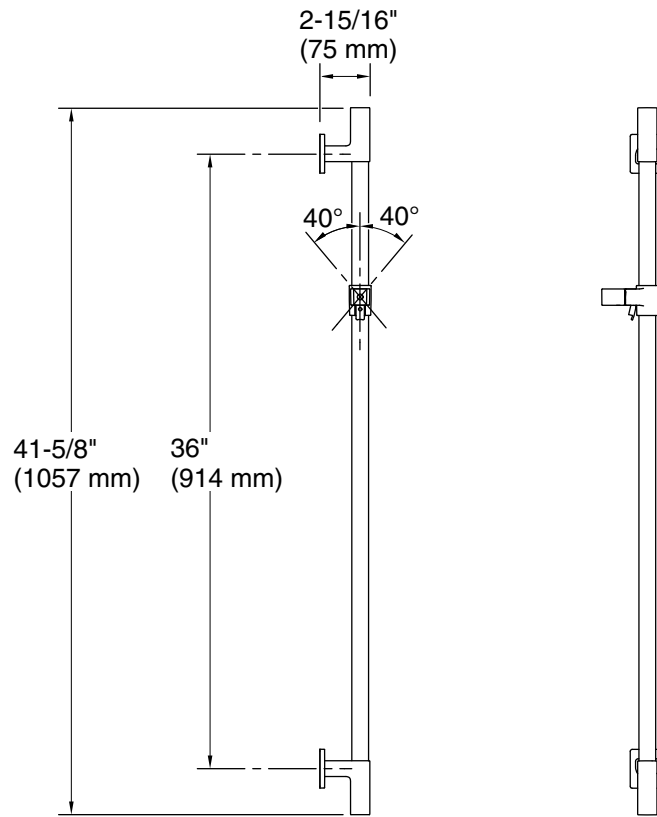

Features

- Adjustable mounting brackets offer installation flexibility
- Adjustable angle of handshower
- Metal construction
- Coordinates with Awaken showerheads, handshowers and showering accessories

Color	Code	Description
	CP	Polished Chrome
	BN	Vibrant® Brushed Nickel
	BL	Matte Black
	2MB	Vibrant® Brushed Moderne Brass

Technical Information

All product dimensions are nominal.

Notes

Install this product according to the installation guide.