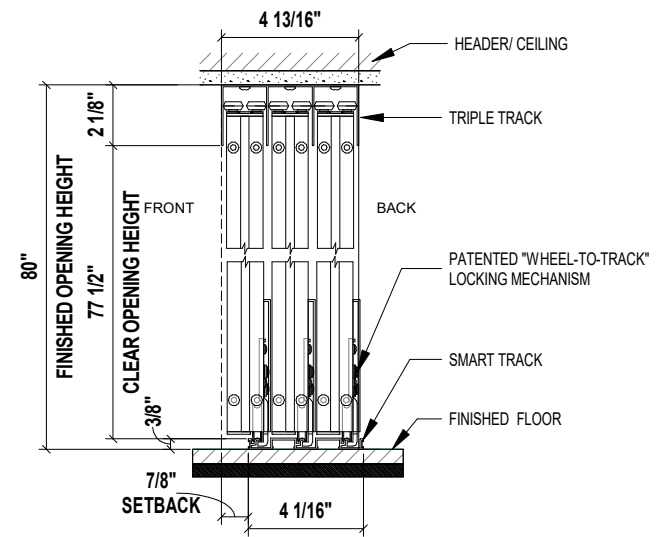

TOP VIEW

SIDE VIEW

FRONT VIEW

3D VIEW

**Aluminum Frame**  
 FTS Frame Size: 1 1/2"

- Finish:**
- Black - SD1080FR3BK
  - Charcoal - SD1080FR3CH
  - Silver - SD1080FR3SL
  - Walnut - SD1080FR3WH
  - Wenge - SD1080FR3WN
  - White - SD1080FR3WT

**Glass: Frosted**

**3 - PANEL FROSTED GLASS SLIDING CLOSET DOOR**  
**108" X 80"**