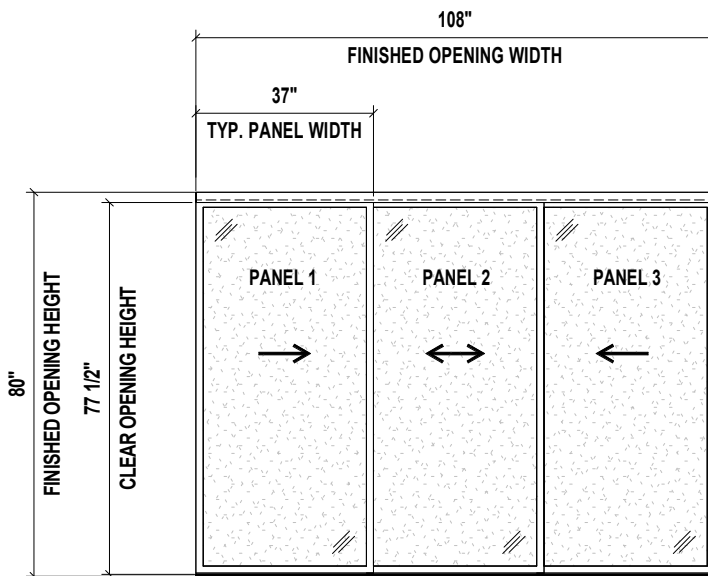

TOP VIEW

SIDE VIEW

FRONT VIEW

3D VIEW

**Aluminum Frame**  
 FTS Frame Size: 1 1/2"

- Finish:**
- Black - SD1080FR3BK
  - Charcoal - SD1080FR3CH
  - Silver - SD1080FR3SL
  - Walnut - SD1080FR3WH
  - Wenge - SD1080FR3WN
  - White - SD1080FR3WT

**Glass: Frosted**

**3 - PANEL FROSTED GLASS SLIDING CLOSET DOOR**  
**108" X 80"**