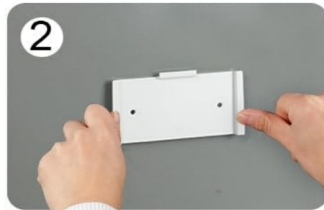

2 Applicare sulla parete