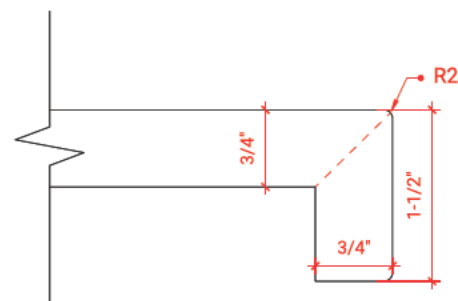

54" SINGLE SINK BASE CABINET

BASE CABINET DIMENSIONS

54" W x 21.5" D x 34.5" H

FEATURES

- Solid wood frame & plywood panels
- Dovetail drawers and joints
- Soft closing doors & drawers

HARDWARE FINISHES

Brushed Nickel Satin Brass Matte Black Polished Chrome

AVAILABLE COLORS

White Grey Midnight Blue Espresso

FRONT VIEW

SIDE VIEW

PLAN VIEW

55" SINGLE OVAL SINK COUNTERTOP WITH 1.5 IN. THICKNESS

OVERALL DIMENSIONS

55" W x 22" D x 1.5" H

COUNTERTOP OPTIONS

Carrara Marble
CW-055S-OVL-CT

White Quartz
WQ-055S-OVL-CT

FEATURES

- Solid countertop with mitered edges & seams
- Undermount white oval sink
- Pre-drilled for 8" widespread faucet

INCLUDED

- Countertop
- Matching Backsplash
- Oval Sink

COUNTERTOP PLAN VIEW

EDGE SIDE VIEW

THREE DIMENSIONAL COUNTERTOP VIEW