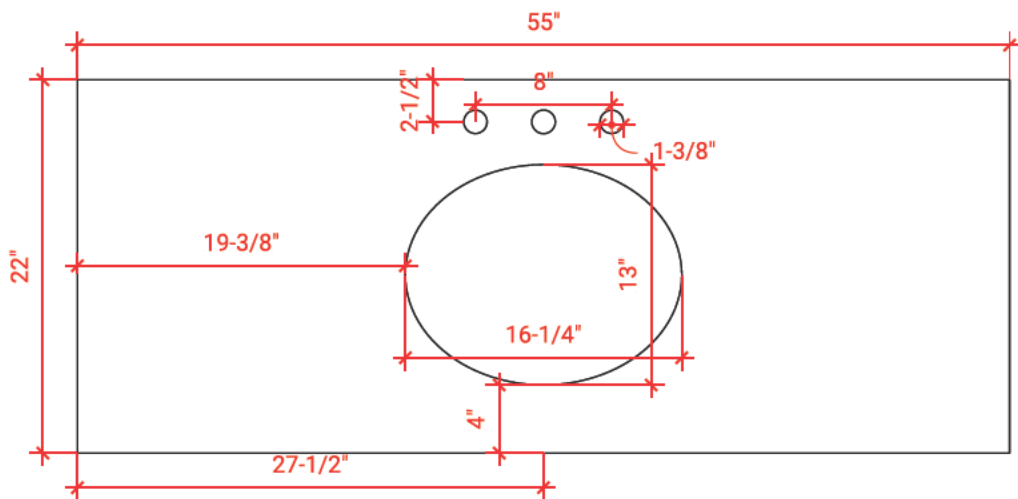

54" SINGLE SINK BASE CABINET

BASE CABINET DIMENSIONS

54" W x 21.5" D x 34.5" H

FEATURES

- Solid wood frame & plywood panels
- Dovetail drawers and joints
- Soft closing doors & drawers

HARDWARE FINISHES

Brushed Nickel Satin Brass Matte Black Polished Chrome

AVAILABLE COLORS

White Grey Midnight Blue Espresso

FRONT VIEW

SIDE VIEW

PLAN VIEW

55" SINGLE OVAL SINK COUNTERTOP WITH 1.5 IN. THICKNESS

OVERALL DIMENSIONS

55" W x 22" D x 1.5" H

COUNTERTOP OPTIONS

Carrara Marble
CW-055S-OVL-CT

White Quartz
WQ-055S-OVL-CT

FEATURES

- Solid countertop with mitered edges & seams
- Undermount white oval sink
- Pre-drilled for 8" widespread faucet

INCLUDED

- Countertop
- Matching Backsplash
- Oval Sink

COUNTERTOP PLAN VIEW

EDGE SIDE VIEW

THREE DIMENSIONAL COUNTERTOP VIEW