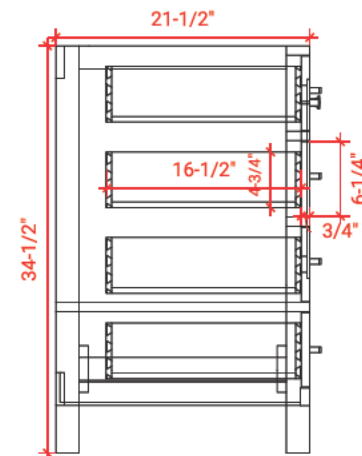

54" SINGLE SINK BASE CABINET

BASE CABINET DIMENSIONS

54" W x 21.5" D x 34.5" H

FEATURES

- Solid wood frame & plywood panels
- Dovetail drawers and joints
- Soft closing doors & drawers

HARDWARE FINISHES

Brushed Nickel Satin Brass Matte Black Polished Chrome

AVAILABLE COLORS

White Grey Midnight Blue Espresso

FRONT VIEW

SIDE VIEW

PLAN VIEW

55" SINGLE OVAL SINK COUNTERTOP WITH 1.5 IN. THICKNESS

OVERALL DIMENSIONS

55" W x 22" D x 1.5" H

COUNTERTOP OPTIONS

Carrara Marble
CW-055S-OVL-CT

White Quartz
WQ-055S-OVL-CT

FEATURES

- Solid countertop with mitered edges & seams
- Undermount white oval sink
- Pre-drilled for 8" widespread faucet

INCLUDED

- Countertop
- Matching Backsplash
- Oval Sink

COUNTERTOP PLAN VIEW

EDGE SIDE VIEW

THREE DIMENSIONAL COUNTERTOP VIEW