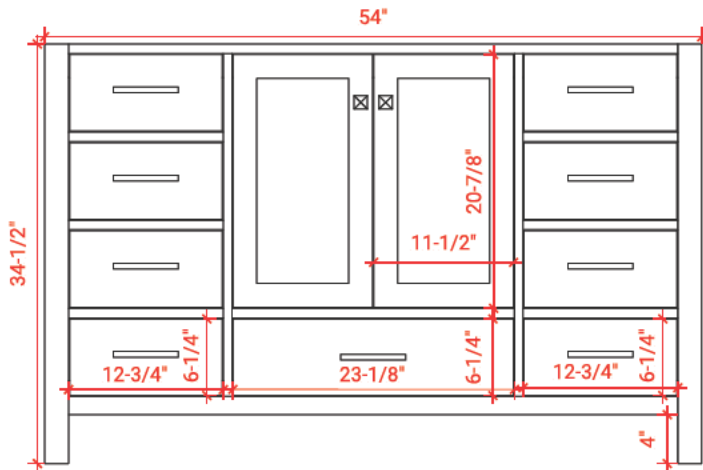

54" SINGLE SINK BASE CABINET

BASE CABINET DIMENSIONS

54" W x 21.5" D x 34.5" H

FEATURES

- Solid wood frame & plywood panels
- Dovetail drawers and joints
- Soft closing doors & drawers

HARDWARE FINISHES

Brushed Nickel Satin Brass Matte Black Polished Chrome

AVAILABLE COLORS

White Grey Midnight Blue Espresso

FRONT VIEW

SIDE VIEW

PLAN VIEW

55" SINGLE OVAL SINK COUNTERTOP WITH 1.5 IN. THICKNESS

OVERALL DIMENSIONS

55" W x 22" D x 1.5" H

- Countertop
- Matching Backsplash
- Oval Sink

COUNTERTOP PLAN VIEW

EDGE SIDE VIEW

THREE DIMENSIONAL COUNTERTOP VIEW