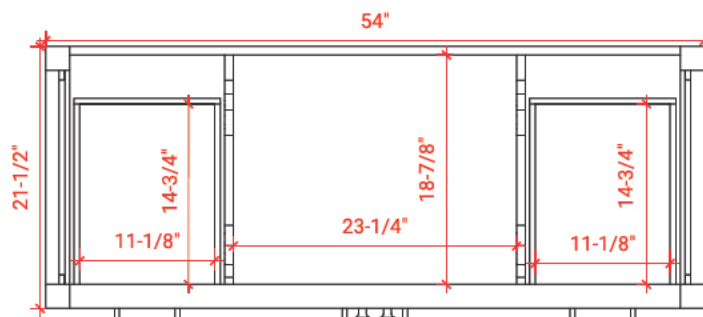

54" SINGLE SINK BASE CABINET

BASE CABINET DIMENSIONS

54" W x 21.5" D x 34.5" H

FEATURES

- Solid wood frame & plywood panels
- Dovetail drawers and joints
- Soft closing doors & drawers

HARDWARE FINISHES

Brushed Nickel Satin Brass Matte Black Polished Chrome

AVAILABLE COLORS

White Grey Midnight Blue Espresso

FRONT VIEW

SIDE VIEW

PLAN VIEW

55" SINGLE OVAL SINK COUNTERTOP WITH 1.5 IN. THICKNESS

OVERALL DIMENSIONS

55" W x 22" D x 1.5" H

- Countertop
- Matching Backsplash
- Oval Sink

COUNTERTOP PLAN VIEW

EDGE SIDE VIEW

THREE DIMENSIONAL COUNTERTOP VIEW