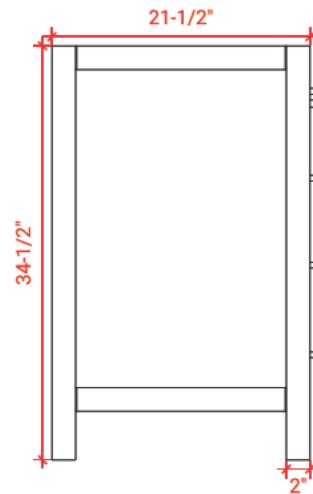

54" SINGLE SINK BASE CABINET

BASE CABINET DIMENSIONS

54" W x 21.5" D x 34.5" H

FEATURES

- Solid wood frame & plywood panels
- Dovetail drawers and joints
- Soft closing doors & drawers

HARDWARE FINISHES

Brushed Nickel Satin Brass Matte Black Polished Chrome

AVAILABLE COLORS

White Grey Midnight Blue Espresso

FRONT VIEW

SIDE VIEW

PLAN VIEW

55" SINGLE OVAL SINK COUNTERTOP WITH 1.5 IN. THICKNESS

OVERALL DIMENSIONS

55" W x 22" D x 1.5" H

COUNTERTOP OPTIONS

Carrara Marble
CW-055S-OVL-CT

White Quartz
WQ-055S-OVL-CT

FEATURES

- Solid countertop with mitered edges & seams
- Undermount white oval sink
- Pre-drilled for 8" widespread faucet

INCLUDED

- Countertop
- Matching Backsplash
- Oval Sink

COUNTERTOP PLAN VIEW

EDGE SIDE VIEW

THREE DIMENSIONAL COUNTERTOP VIEW