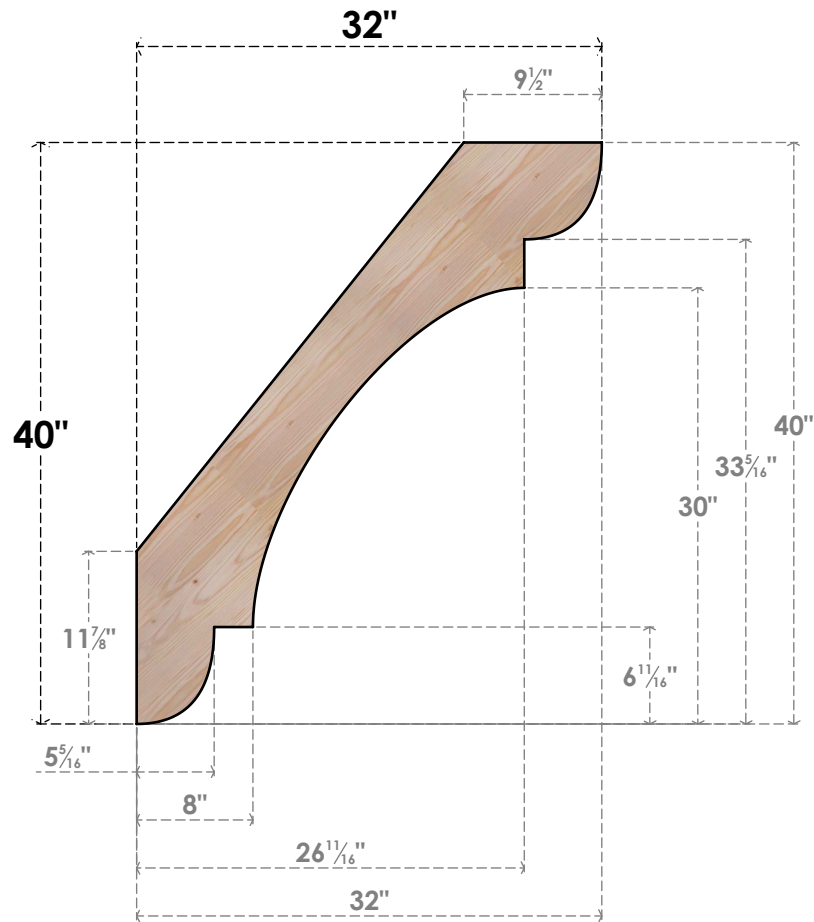

BRC06X32X40OLY00SDF

5 1/2"W X 32"D X 40"H OLYMPIC SMOOTH BRACE, DOUGLAS FIR

SIDE

FRONT

EKENA MILLWORK
 2300 WEST MAIN ST.
 CLARKSVILLE, TX 75426
 TOLL FREE: 866-607-0453
 WWW.EKENAMILLWORK.COM

NOTES

1. INSTALLATION TO BE COMPLETED IN ACCORDANCE WITH MANUFACTURER'S SPECIFICATIONS.
2. DRAWING MAY NOT BE TO SCALE
3. THIS DRAWING IS INTENDED FOR DESIGN AND PLANNING PURPOSES ONLY.
4. ALL INFORMATION CONTAINED HEREIN WAS CURRENT AT THE TIME OF DEVELOPMENT BUT MUST BE REVIEWED AND APPROVED BY THE PRODUCT MANUFACTURER TO BE CONSIDERED ACCURATE.
5. PRODUCTS ARE NOT KILN DRIED. THIS ITEM IS UNIQUE AND WILL CONTAIN THE NATURAL VARIATIONS THAT THE WOOD SPECIES OFFERS. THIS MAY RESULT IN VARIATIONS UP TO 1/4"