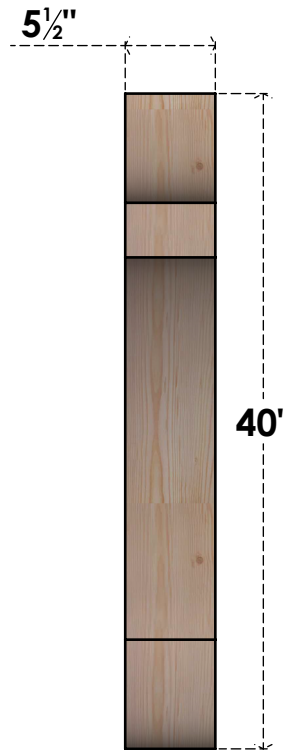

BRC06X32X40OLY00SDF

5 1/2"W X 32"D X 40"H OLYMPIC SMOOTH BRACE, DOUGLAS FIR

SIDE

FRONT

EKENA MILLWORK
 2300 WEST MAIN ST.
 CLARKSVILLE, TX 75426
 TOLL FREE: 866-607-0453
 WWW.EKENAMILLWORK.COM

NOTES

1. INSTALLATION TO BE COMPLETED IN ACCORDANCE WITH MANUFACTURER'S SPECIFICATIONS.
2. DRAWING MAY NOT BE TO SCALE
3. THIS DRAWING IS INTENDED FOR DESIGN AND PLANNING PURPOSES ONLY.
4. ALL INFORMATION CONTAINED HEREIN WAS CURRENT AT THE TIME OF DEVELOPMENT BUT MUST BE REVIEWED AND APPROVED BY THE PRODUCT MANUFACTURER TO BE CONSIDERED ACCURATE.
5. PRODUCTS ARE NOT KILN DRIED. THIS ITEM IS UNIQUE AND WILL CONTAIN THE NATURAL VARIATIONS THAT THE WOOD SPECIES OFFERS. THIS MAY RESULT IN VARIATIONS UP TO 1/4"