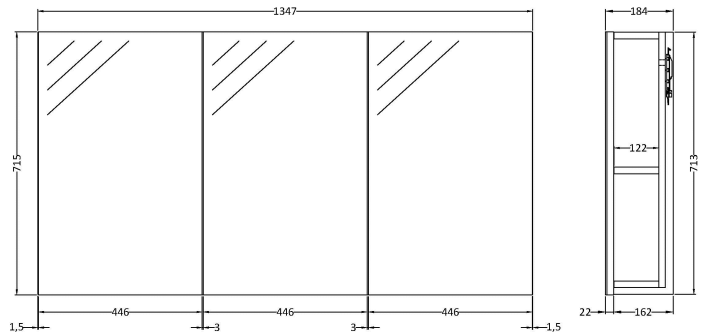

# CUSTOMER DATA SHEET

DESCRIPTION:

1347mm 3 Door Mirror Unit

## CUSTOMER DATA SHEET - FURNITURE

**DESCRIPTION:** 1347mm 3 Door Mirror Unit (Cabinet Only)

### PRODUCT DIMENSIONS

Height (mm)	Width (mm)	Depth (mm)	Nett Wgt Kg
713	1347	162	22

## CUSTOMER DATA SHEET - FURNITURE

**DESCRIPTION:** 1347mm 3 Door Mirror Unit (Doors Only)