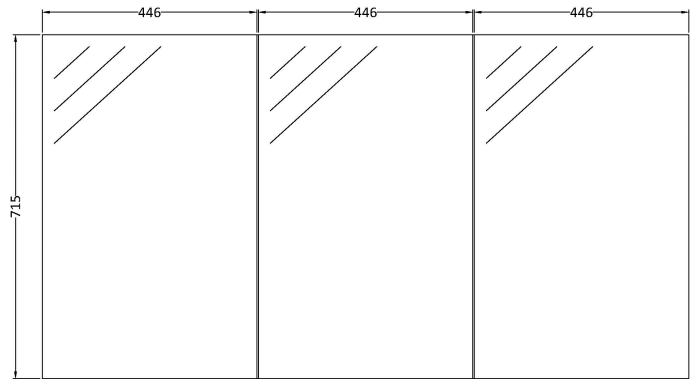

### PRODUCT DIMENSIONS

Height (mm)	Width (mm)	Depth (mm)	Nett Wgt Kg
713	1347	162	22

### OUTER BOX DIMENSIONS (If Applicable)

Height (mm)	Width (mm)	Depth (mm)	Gross Wgt Kg

## CUSTOMER DATA SHEET - FURNITURE

**DESCRIPTION:** 1347mm 3 Door Mirror Unit (Doors Only)

### PRODUCT DIMENSIONS

Height (mm)	Width (mm)	Depth (mm)	Nett Wgt Kg
715	446	22	26