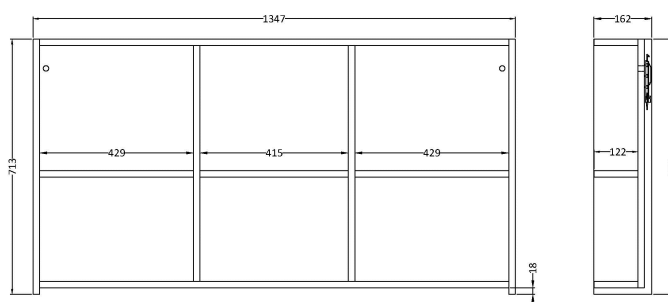

# CUSTOMER DATA SHEET

DESCRIPTION:

1347mm 3 Door Mirror Unit

## CUSTOMER DATA SHEET - FURNITURE

**DESCRIPTION:** 1347mm 3 Door Mirror Unit (Cabinet Only)

### PRODUCT DIMENSIONS

Height (mm)	Width (mm)	Depth (mm)	Nett Wgt Kg
713	1347	162	22

## CUSTOMER DATA SHEET - FURNITURE

**DESCRIPTION:** 1347mm 3 Door Mirror Unit (Doors Only)