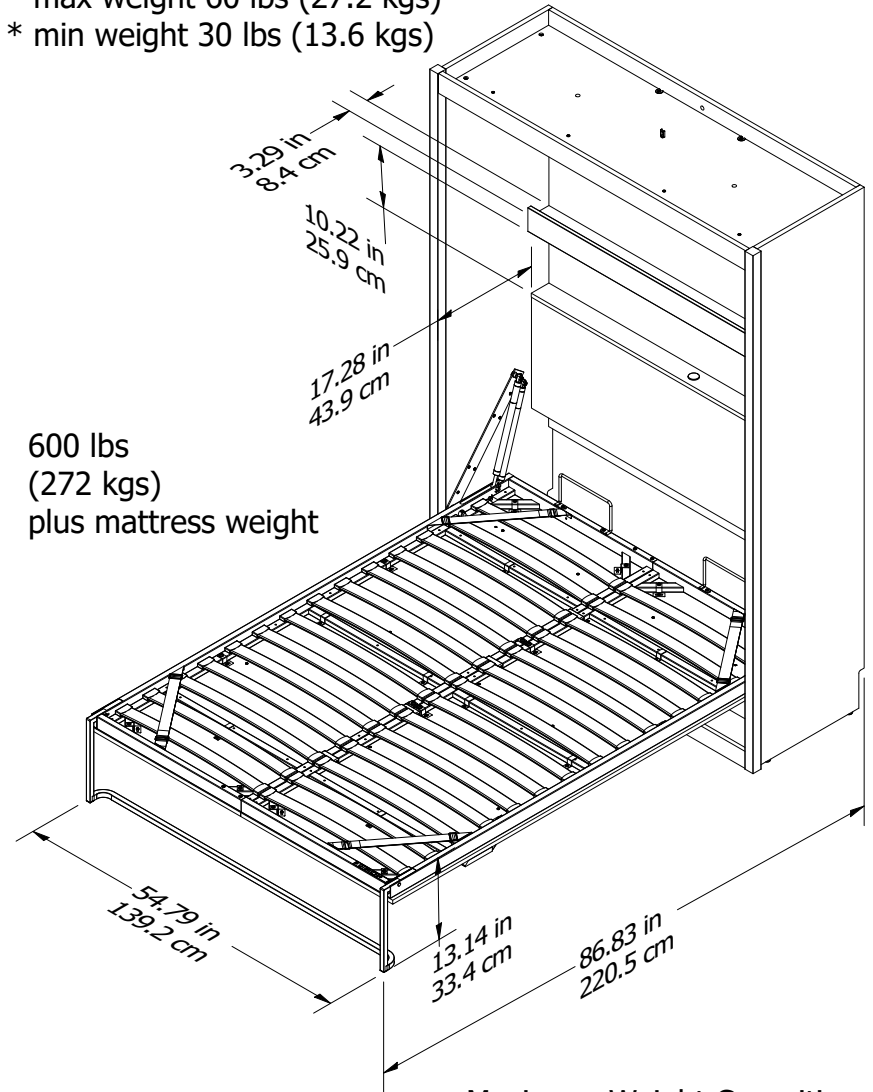

9198

Wood Breakdown:  
PB 52% & 6% MDF  
Total storage: 48.46 cubic feet

Overall Product Size:  
59.52 in. W x 21.18 in. D x 82.6 in. H  
151.2 cm W x 53.8 cm D x 209.8 cm H

**FULL SIZE MATTRESS**

- \* up to 10" thick
- \* max weight 60 lbs (27.2 kgs)
- \* min weight 30 lbs (13.6 kgs)

600 lbs  
(272 kgs)  
plus mattress weight

Maximum Weight Capacities  
Unit Weight: 257.5 lbs. (116.8 kg)