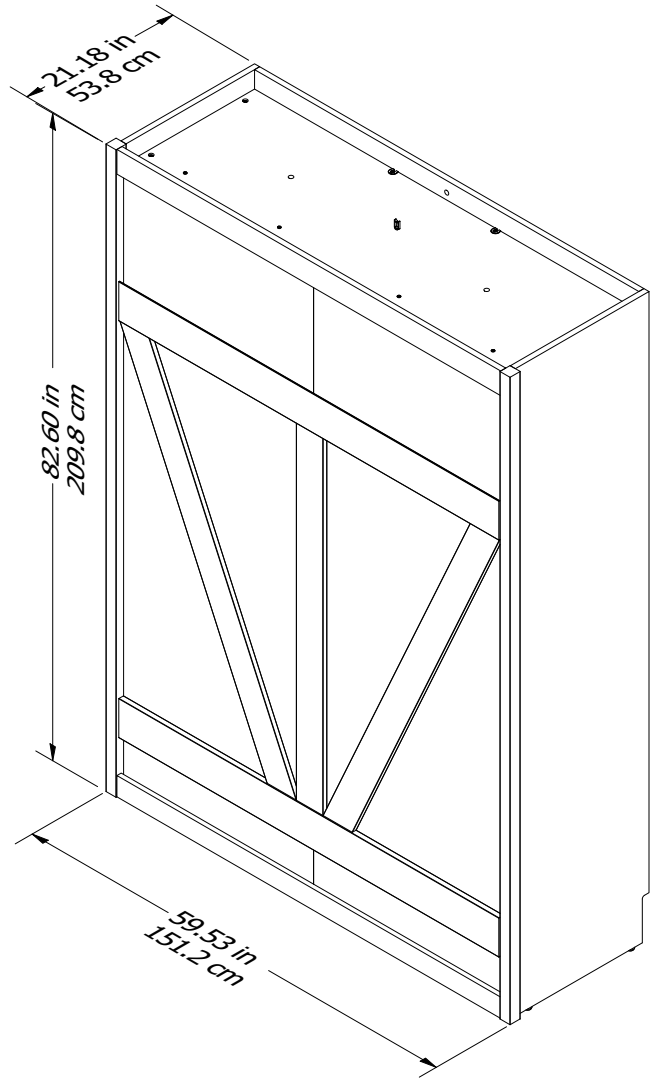

9198

Wood Breakdown:  
PB 52% & 6% MDF  
Total storage: 48.46 cubic feet

Overall Product Size:  
59.52 in. W x 21.18 in. D x 82.6 in. H  
151.2 cm W x 53.8 cm D x 209.8 cm H

**FULL SIZE MATTRESS**

- \* up to 10" thick
- \* max weight 60 lbs (27.2 kgs)
- \* min weight 30 lbs (13.6 kgs)

600 lbs  
(272 kgs)  
plus mattress weight

Maximum Weight Capacities  
Unit Weight: 257.5 lbs. (116.8 kg)