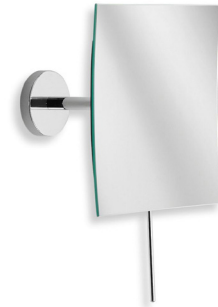

## Mevedo 5595

### Features

- Magnifying Makeup Mirror
- Polished Chrome Finish
- Solid Brass Base
- Magnification 3X
- Single Arm, Rotates in All Directions
- Free of Distortion
- Made in Italy

### SKU# | Option:

- Mevedo 5595 | Polished Chrome

### Finishes:

|||| Polished Chrome

\* WS Bath Collections reserves the right to revise dimensions or information on this sheet without notice

|                             |                               |  |   |
|-----------------------------|-------------------------------|--|---|
| <b>Collection</b><br>Mevedo | <b>Model</b>  <br>Mevedo 5595 | <b>Dimensions Metric</b><br><i>1 inch = 2.54 cm</i><br><i>1 inch = 25.4 mm</i> | <br>1051 Lea Drive - Collegeville, PA 19426<br>Tel. 215 513 9400 - Fax 610 831 0215<br><a href="http://www.ws bathcollections.com">www.ws bathcollections.com</a> - <a href="mailto:info@ws bathcollections.com">info@ws bathcollections.com</a> |
|-----------------------------|-------------------------------|--|---|