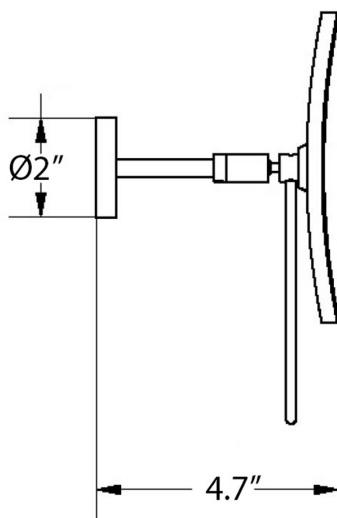

### Finishes:

|||| Polished Chrome

\* WS Bath Collections reserves the right to revise dimensions or information on this sheet without notice

|                             |                               |  |   |
|-----------------------------|-------------------------------|--|---|
| <b>Collection</b><br>Mevedo | <b>Model</b>  <br>Mevedo 5595 | <b>Dimensions Metric</b><br><i>1 inch = 2.54 cm</i><br><i>1 inch = 25.4 mm</i> | <br>1051 Lea Drive - Collegeville, PA 19426<br>Tel. 215 513 9400 - Fax 610 831 0215<br><a href="http://www.ws bathcollections.com">www.ws bathcollections.com</a> - <a href="mailto:info@ws bathcollections.com">info@ws bathcollections.com</a> |
|-----------------------------|-------------------------------|--|---|

# Product Specs Sheets

Collection  
Mevedo

Model |  
O gxgf q"77; 7

Dimensions Metric

1 inch = 2.54 cm  
1 inch = 25.4 mm

**WS**<sup>®</sup>  
BATH  
COLLECTIONS

1051 Lea Drive - Collegeville, PA 19426  
Tel. 215 513 9400 - Fax 610 831 0215  
[www.ws bathcollections.com](http://www.ws bathcollections.com) - [info@ws bathcollections.com](mailto:info@ws bathcollections.com)