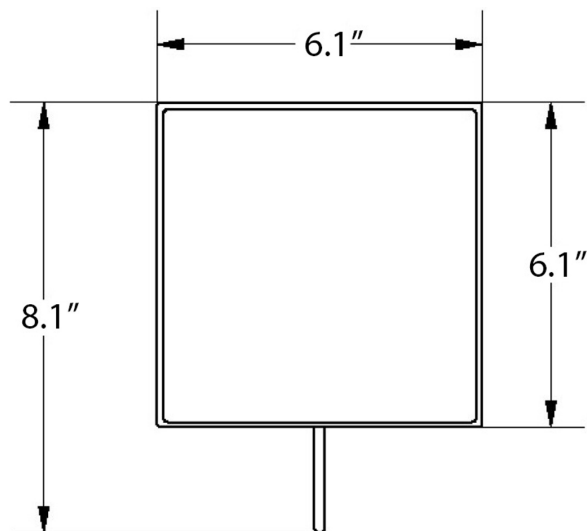

### Finishes:

|||| Polished Chrome

\* WS Bath Collections reserves the right to revise dimensions or information on this sheet without notice

|                             |                               |  |   |
|-----------------------------|-------------------------------|--|---|
| <b>Collection</b><br>Mevedo | <b>Model</b>  <br>Mevedo 5595 | <b>Dimensions Metric</b><br><i>1 inch = 2.54 cm</i><br><i>1 inch = 25.4 mm</i> | <br>1051 Lea Drive - Collegeville, PA 19426<br>Tel. 215 513 9400 - Fax 610 831 0215<br><a href="http://www.ws bathcollections.com">www.ws bathcollections.com</a> - <a href="mailto:info@ws bathcollections.com">info@ws bathcollections.com</a> |
|-----------------------------|-------------------------------|--|---|

# Product Specs Sheets

Collection  
Mevedo

Model |  
O gxgf q"77; 7

Dimensions Metric

1 inch = 2.54 cm  
1 inch = 25.4 mm

**WS**<sup>®</sup>  
BATH  
COLLECTIONS

1051 Lea Drive - Collegeville, PA 19426  
Tel. 215 513 9400 - Fax 610 831 0215  
[www.ws bathcollections.com](http://www.ws bathcollections.com) - [info@ws bathcollections.com](mailto:info@ws bathcollections.com)