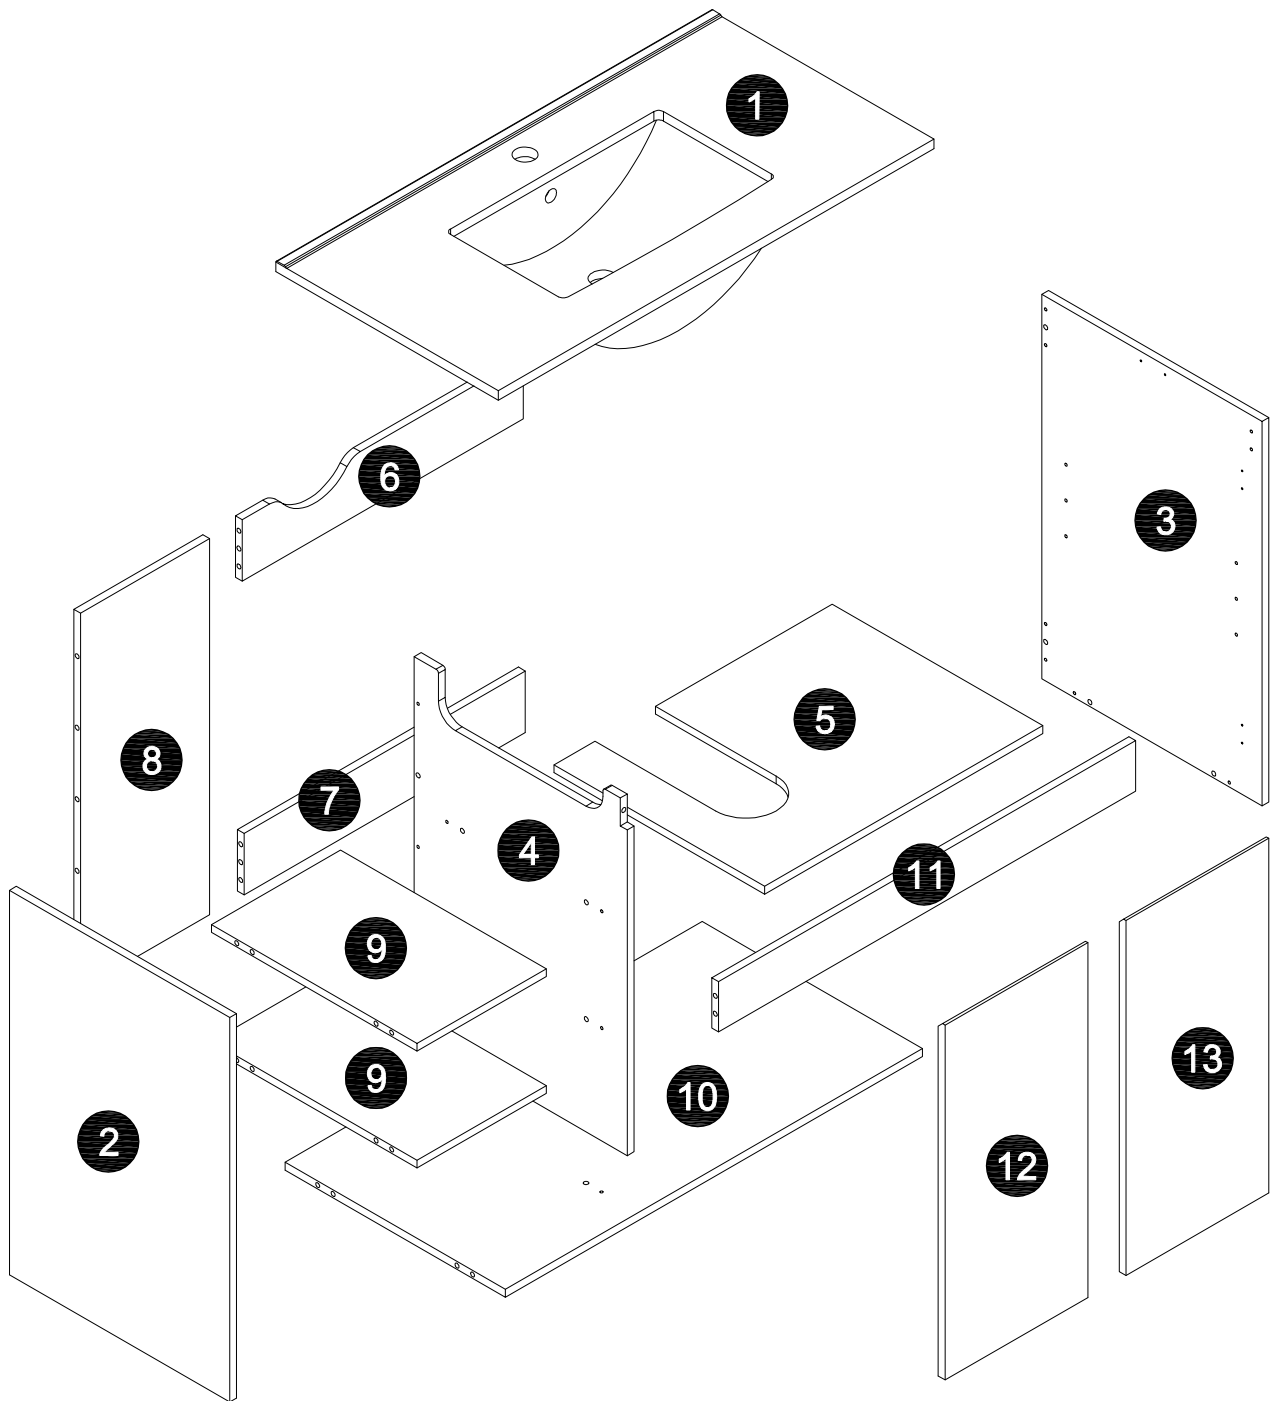

EXPLODED DRAWING: