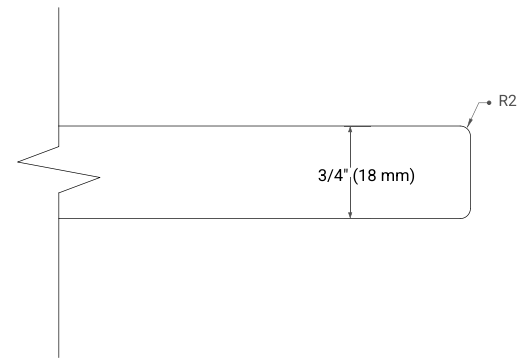

EDGE SIDE VIEW