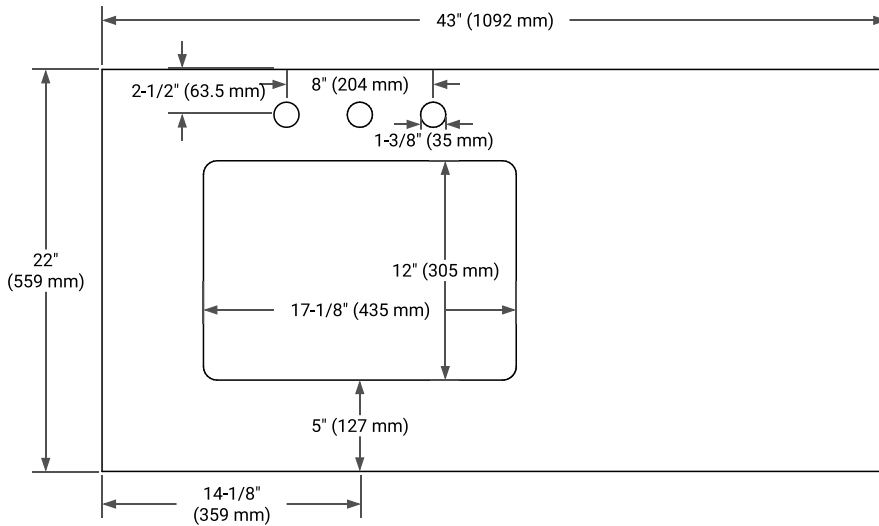

43" LEFT RECTANGLE SINK COUNTERTOP WITH 0.75 IN. THICKNESS

OVERALL DIMENSIONS

43" W x 22" D x 0.75" H

COUNTERTOP OPTIONS

FEATURES

- Solid countertop with mitered edges & seams
- Undermount white rectangular sink
- Pre-drilled for 8" widespread faucet

INCLUDED

- Countertop
- Matching Backsplash
- Rectangle Sink

COUNTERTOP PLAN VIEW