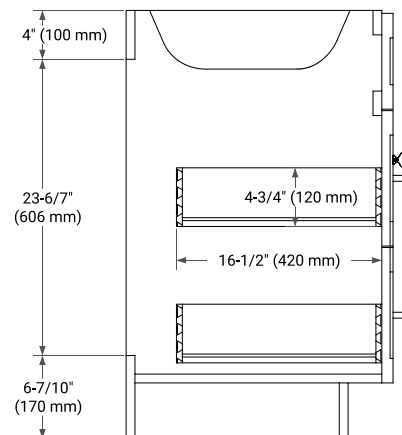

42" LEFT OFFSET CABINET

BASE CABINET DIMENSIONS

42" W x 21.5" D x 34.5" H

FEATURES

- Solid wood frame & plywood panels
- Dovetail drawers and joints
- Soft closing doors & drawers

HARDWARE FINISHES*

Brushed Nickel   Satin Brass   Matte Black   Polished Chrome

Hardware comes preinstalled with the illustrated option. Other finishes are available on our online store if you prefer a different one.

AVAILABLE COLORS

White   Grey   Midnight Blue   Black

FRONT VIEW

SIDE VIEW

PLAN VIEW