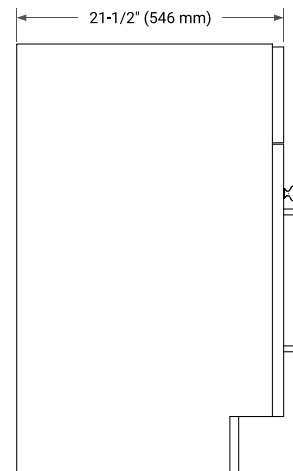

42" LEFT OFFSET CABINET

BASE CABINET DIMENSIONS

42" W x 21.5" D x 34.5" H

FEATURES

- Solid wood frame & plywood panels
- Dovetail drawers and joints
- Soft closing doors & drawers

HARDWARE FINISHES*

Brushed Nickel   Satin Brass   Matte Black   Polished Chrome

Hardware comes preinstalled with the illustrated option. Other finishes are available on our online store if you prefer a different one.

AVAILABLE COLORS

White   Grey   Midnight Blue   Black

FRONT VIEW

SIDE VIEW

PLAN VIEW