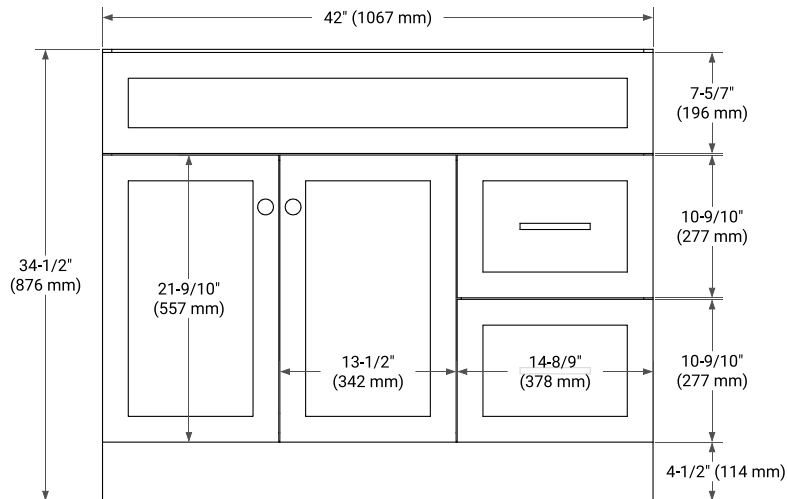

42" LEFT OFFSET CABINET

BASE CABINET DIMENSIONS

42" W x 21.5" D x 34.5" H

FEATURES

- Solid wood frame & plywood panels
- Dovetail drawers and joints
- Soft closing doors & drawers

HARDWARE FINISHES*

Brushed Nickel   Satin Brass   Matte Black   Polished Chrome

Hardware comes preinstalled with the illustrated option. Other finishes are available on our online store if you prefer a different one.

AVAILABLE COLORS

White   Grey   Midnight Blue   Black

FRONT VIEW

SIDE VIEW

PLAN VIEW