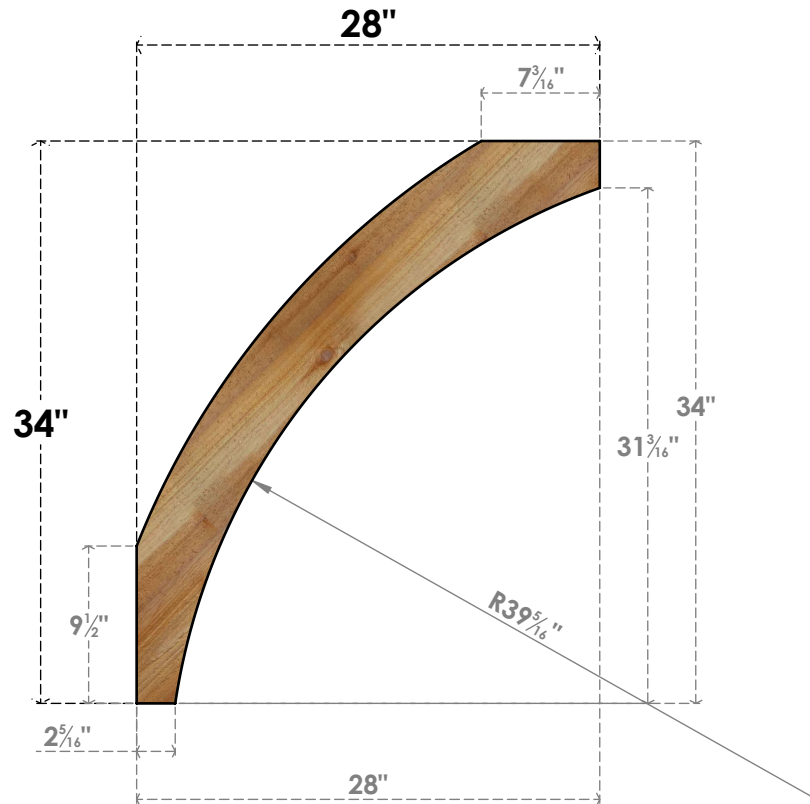

BRC04X28X34THR00RWR

4"W X 28"D X 34"H THORTON ROUGH SAWN BRACE, WESTERN RED CEDAR

SIDE

FRONT

EKENA MILLWORK
 2300 WEST MAIN ST.
 CLARKSVILLE, TX 75426
 TOLL FREE: 866-607-0453
 WWW.EKENAMILLWORK.COM

NOTES

1. INSTALLATION TO BE COMPLETED IN ACCORDANCE WITH MANUFACTURER'S SPECIFICATIONS.
2. DRAWING MAY NOT BE TO SCALE
3. THIS DRAWING IS INTENDED FOR DESIGN AND PLANNING PURPOSES ONLY.
4. ALL INFORMATION CONTAINED HEREIN WAS CURRENT AT THE TIME OF DEVELOPMENT BUT MUST BE REVIEWED AND APPROVED BY THE PRODUCT MANUFACTURER TO BE CONSIDERED ACCURATE.
5. PRODUCTS ARE NOT KILN DRIED. THIS ITEM IS UNIQUE AND WILL CONTAIN THE NATURAL VARIATIONS THAT THE WOOD SPECIES OFFERS. THIS MAY RESULT IN VARIATIONS UP TO 1/4"