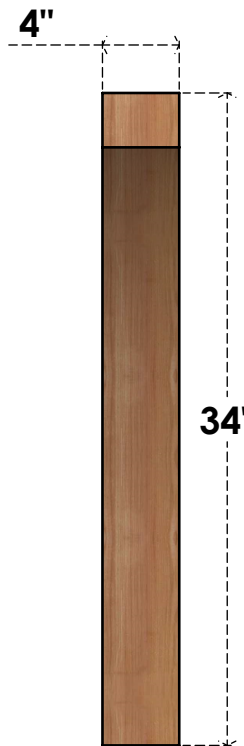

BRC04X28X34THR00RWR

4"W X 28"D X 34"H THORTON ROUGH SAWN BRACE, WESTERN RED CEDAR

SIDE

FRONT

EKENA MILLWORK
 2300 WEST MAIN ST.
 CLARKSVILLE, TX 75426
 TOLL FREE: 866-607-0453
 WWW.EKENAMILLWORK.COM

NOTES

1. INSTALLATION TO BE COMPLETED IN ACCORDANCE WITH MANUFACTURER'S SPECIFICATIONS.
2. DRAWING MAY NOT BE TO SCALE
3. THIS DRAWING IS INTENDED FOR DESIGN AND PLANNING PURPOSES ONLY.
4. ALL INFORMATION CONTAINED HEREIN WAS CURRENT AT THE TIME OF DEVELOPMENT BUT MUST BE REVIEWED AND APPROVED BY THE PRODUCT MANUFACTURER TO BE CONSIDERED ACCURATE.
5. PRODUCTS ARE NOT KILN DRIED. THIS ITEM IS UNIQUE AND WILL CONTAIN THE NATURAL VARIATIONS THAT THE WOOD SPECIES OFFERS. THIS MAY RESULT IN VARIATIONS UP TO 1/4"