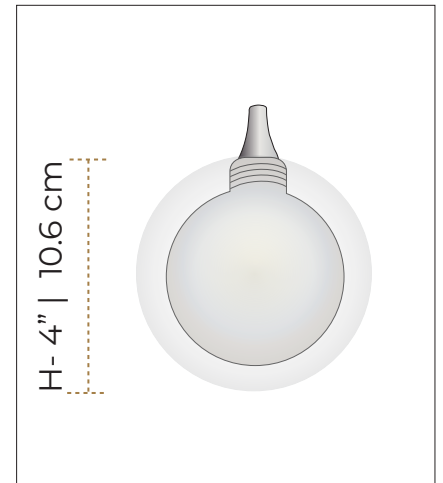

GALILEE *Lighting*

REFLECTION MOON

CXYT1001

34 LIGHTS

96" Height

Specs

32" Round Canopy

Bulbs

LED - G9 - Dimmable