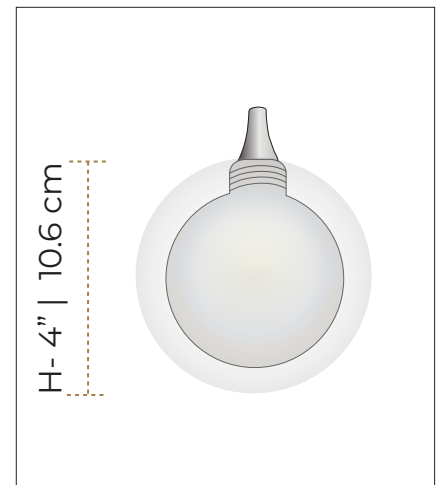

Specs

32" Round Canopy

Bulbs

LED - G9 - Dimmable