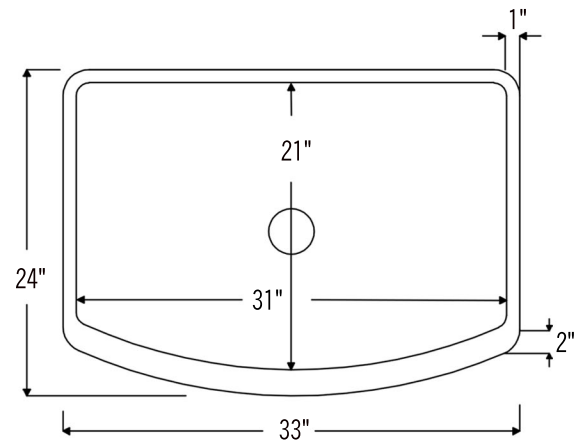

PACKAGE INCLUDES THE FOLLOWING ITEMS:

- * 33" Hammered Copper Kitchen Rounded Apron Single Basin Sink with Barrel Strap Design (Model# KASRDB33249BS)
- * 3.5" Garbage Disposal Drain w/ Basket / ORB Finish (Model# D-130ORB)
- * Oil Rubbed Bronze Installation Silicone (Model# C900-ORB)
- * Copper Sink Wax (Model# W900-WAX)

* ORB: Oil Rubbed Bronze

SINK DETAILS (Model# KASRDB33249BS)

- * 33" Hammered Copper Kitchen Rounded Apron Single Basin Sink with Barrel Strap Design
- * Color: Oil Rubbed Bronze
- * Outer Dimension: 33" x 24" x 9"
- * Inner Dimension: 31" x 21" x 9"
- * Rim: Left, Back, Right - 1" / Front - 2"
- * Drain Opening: 3.5" Standard
- * Material Gauge: 14
- * CODE / STANDARD COMPLIANCE: IAPMO / cUPC LISTED

* ORB: Oil Rubbed Bronze

DRAIN DETAILS (Model# D-130ORB)

- * 3.5" Deluxe Garbage Disposal Drain w/ Basket
- * Color: Oil Rubbed Bronze
- * Outer Dimension: 4.5" x 2.25"
- * Inner Dimension: 3.5"
- * Installation Type: Insinkerator Brand Compatible
- * Material: Brass
- * Prop 65 Compliant

SILICONE DETAILS (Model# C900-ORB)

- * Neutral Cure Installation Silicone
- * Size: 4.7 OZ
- * Matches a Variety of Different Styled Sinks and Drains

COPPER SINK WAX DETAILS (Model# W900-WAX)

- * Copper Sink Wax Protectant
- * Made from Natural Bee's Wax
- * No Wax Build Up Ever!
- * Hard Water Protection
- * Works great on a variety of different surfaces: