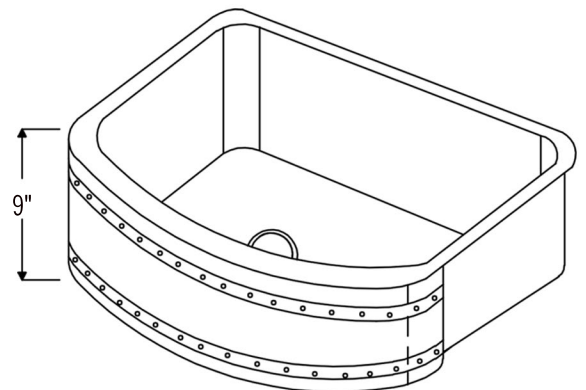

PACKAGE INCLUDES THE FOLLOWING ITEMS:

- * 33" Hammered Copper Kitchen Rounded Apron Single Basin Sink with Barrel Strap Design (Model# KASRDB33249BS)
- * 3.5" Garbage Disposal Drain w/ Basket / ORB Finish (Model# D-130ORB)
- * Oil Rubbed Bronze Installation Silicone (Model# C900-ORB)
- * Copper Sink Wax (Model# W900-WAX)

* ORB: Oil Rubbed Bronze

SINK DETAILS (Model# KASRDB33249BS)

- * 33" Hammered Copper Kitchen Rounded Apron Single Basin Sink with Barrel Strap Design
- * Color: Oil Rubbed Bronze
- * Outer Dimension: 33" x 24" x 9"
- * Inner Dimension: 31" x 21" x 9"
- * Rim: Left, Back, Right - 1" / Front - 2"
- * Drain Opening: 3.5" Standard
- * Material Gauge: 14
- * CODE / STANDARD COMPLIANCE: IAPMO / cUPC LISTED

* ORB: Oil Rubbed Bronze

DRAIN DETAILS (Model# D-130ORB)

- * 3.5" Deluxe Garbage Disposal Drain w/ Basket
- * Color: Oil Rubbed Bronze
- * Outer Dimension: 4.5" x 2.25"
- * Inner Dimension: 3.5"
- * Installation Type: Insinkerator Brand Compatible
- * Material: Brass
- * Prop 65 Compliant