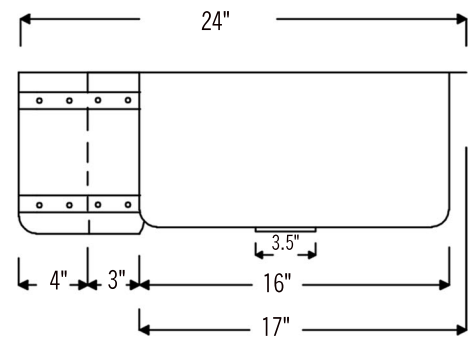

PACKAGE INCLUDES THE FOLLOWING ITEMS:

- * 33" Hammered Copper Kitchen Rounded Apron Single Basin Sink with Barrel Strap Design (Model# KASRDB33249BS)
- * 3.5" Garbage Disposal Drain w/ Basket / ORB Finish (Model# D-130ORB)
- * Oil Rubbed Bronze Installation Silicone (Model# C900-ORB)
- * Copper Sink Wax (Model# W900-WAX)

* ORB: Oil Rubbed Bronze

SINK DETAILS (Model# KASRDB33249BS)

- * 33" Hammered Copper Kitchen Rounded Apron Single Basin Sink with Barrel Strap Design
- * Color: Oil Rubbed Bronze
- * Outer Dimension: 33" x 24" x 9"
- * Inner Dimension: 31" x 21" x 9"
- * Rim: Left, Back, Right - 1" / Front - 2"
- * Drain Opening: 3.5" Standard
- * Material Gauge: 14
- * CODE / STANDARD COMPLIANCE: IAPMO / cUPC LISTED

* ORB: Oil Rubbed Bronze

DRAIN DETAILS (Model# D-130ORB)

- * 3.5" Deluxe Garbage Disposal Drain w/ Basket
- * Color: Oil Rubbed Bronze
- * Outer Dimension: 4.5" x 2.25"
- * Inner Dimension: 3.5"
- * Installation Type: Insinkerator Brand Compatible
- * Material: Brass
- * Prop 65 Compliant