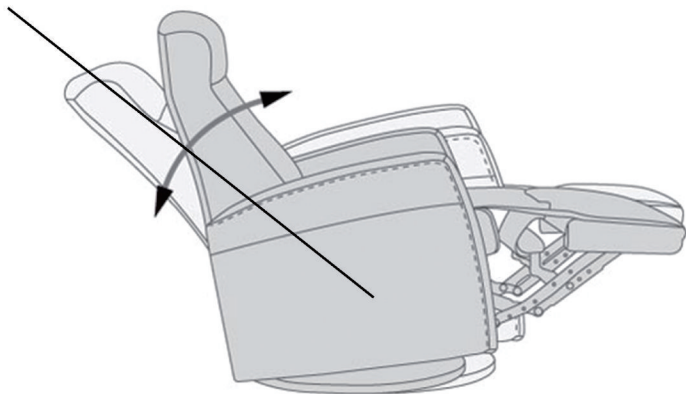

Reclined Max 145°

Distance from wall for full recline 61.8"

*Rotate Chair 90° to fit through the door before attaching backrest